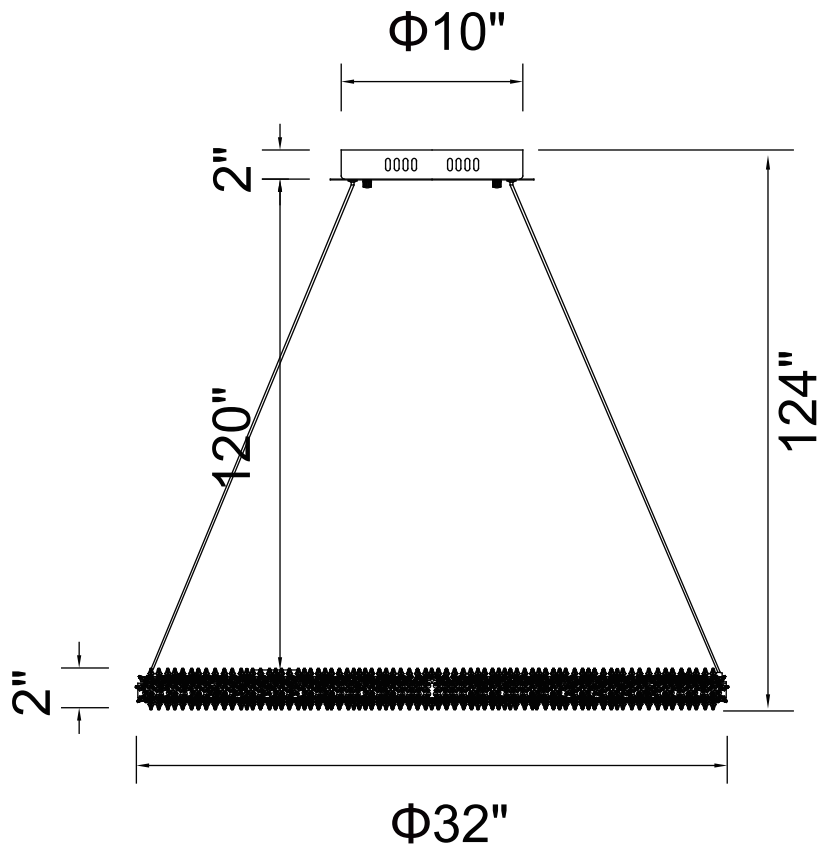

PROJECT: \_\_\_\_\_

FIXTURE TYPE: \_\_\_\_\_

LOCATION: \_\_\_\_\_

CONTACT/PHONE: \_\_\_\_\_

Item	1042P32-601-R
Collection	ARIELLE
Finish	Chrome
Glass	-----
Crystal	Clear
Input	120V AC,60HZ,AC

Shade	-----
Length/Dia.	32"
Width/Ext.	-----
Height	2"
Maximum	124"
Lumens	4160

Light Source	LED
Bulb Info.	80W
Included	-----
Dimmable	Yes
Color	4000K
Weight	6.8KG