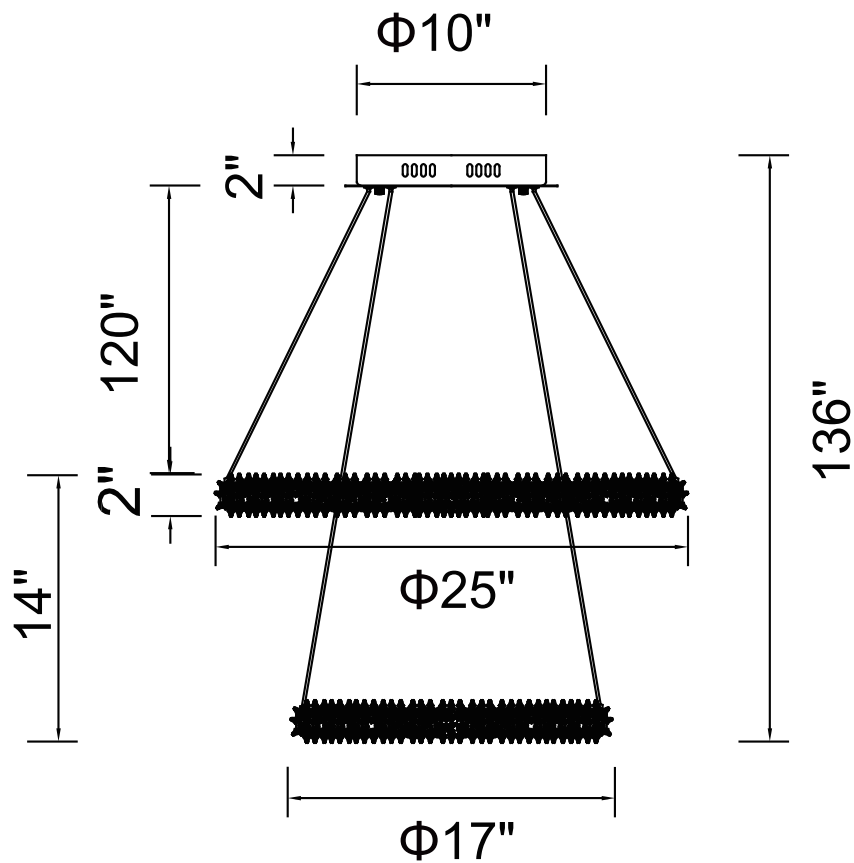

PROJECT: \_\_\_\_\_

FIXTURE TYPE: \_\_\_\_\_

LOCATION: \_\_\_\_\_

CONTACT/PHONE: \_\_\_\_\_

Item	1042P25-601-2R
Collection	ARIELLE
Finish	Chrome
Glass	-----
Crystal	Clear
Input	120V AC,60HZ,AC

Shade	-----
Length/Dia.	25"
Width/Ext.	-----
Height	14"
Maximum	136"
Lumens	6240

Light Source	LED
Bulb Info.	120W
Included	-----
Dimmable	Yes
Color	4000K
Weight	8.5KG