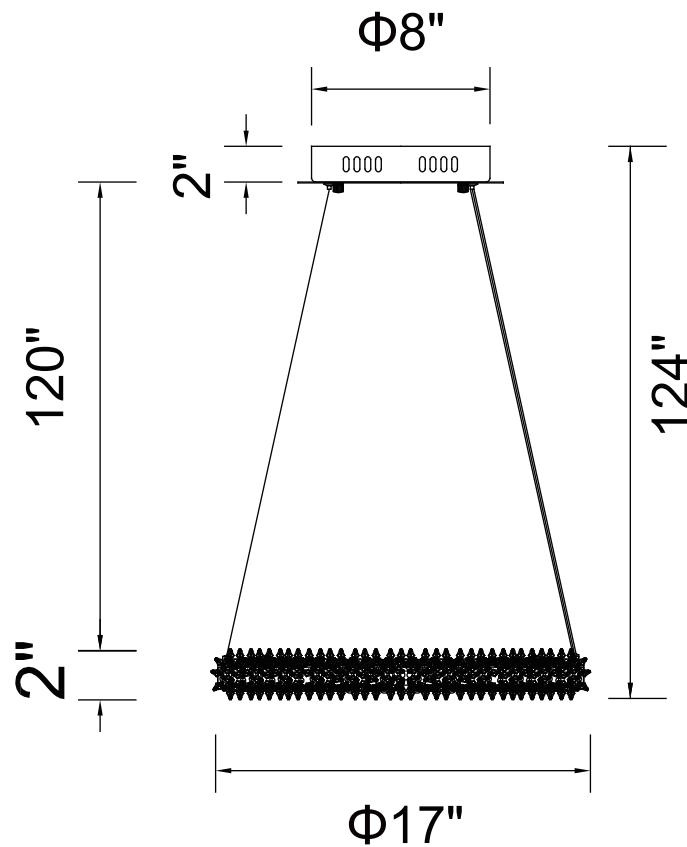

PROJECT: _____
 FIXTURE TYPE: _____
 LOCATION: _____
 CONTACT/PHONE: _____

Item	1042P17-601-R
Collection	ARIELLE
Finish	Chrome
Glass	-----
Crystal	Clear
Input	120V AC,60HZ,AC

Shade	-----
Length/Dia.	17"
Width/Ext.	-----
Height	2"
Maximum	124"
Lumens	2600

Light Source	LED
Bulb Info.	50W
Included	-----
Dimmable	Yes
Color	4000K
Weight	3.0KG