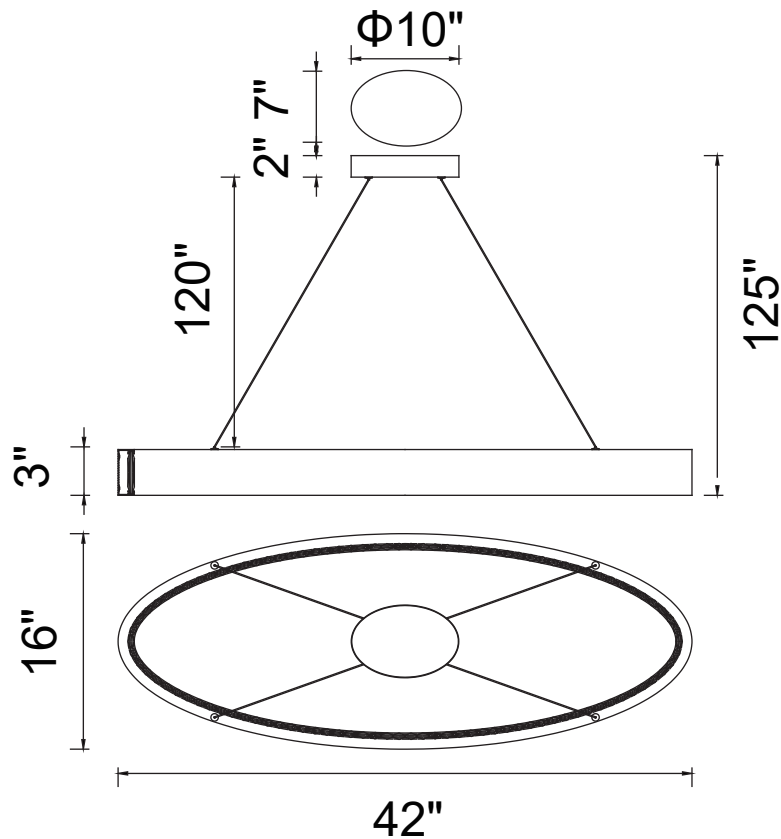

PROJECT: _____

FIXTURE TYPE: _____

LOCATION: _____

CONTACT/PHONE: _____

Item	1040P42-101-O
Collection	ROSALINA
Finish	Matte Black
Glass	-----
Crystal	Clear
Input	120V AC,60HZ,AC

Shade	-----
Length/Dia.	42"
Width/Ext.	16"
Height	3"
Maximum	125"
Lumens	4160

Light Source	LED
Bulb Info.	80W
Included	-----
Dimmable	Yes
Color	3000K
Weight	11.0KG