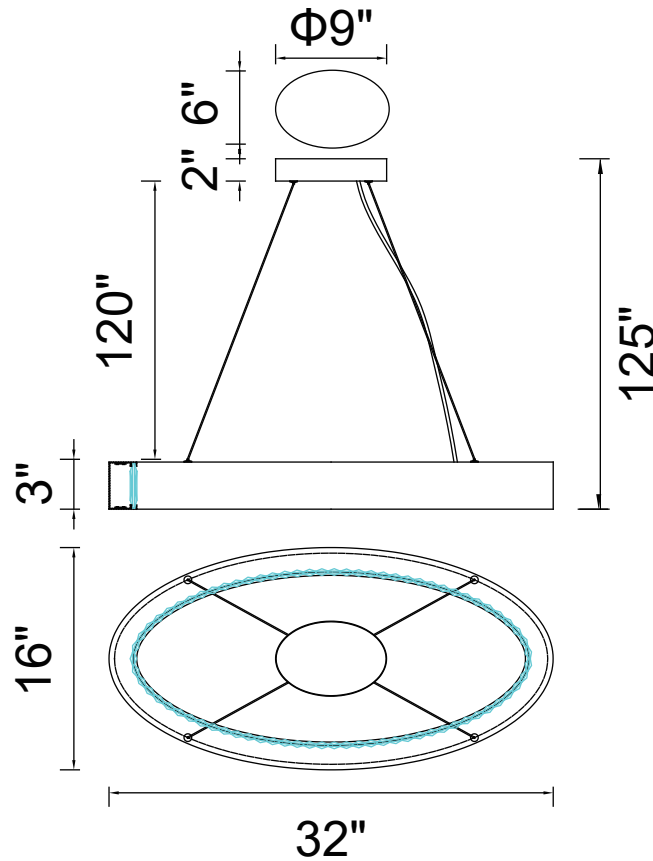

PROJECT: _____

FIXTURE TYPE: _____

LOCATION: _____

CONTACT/PHONE: _____

Item	1040P32-101-O
Collection	ROSALINA
Finish	Matte Black
Glass	-----
Crystal	Clear
Input	120V AC,60HZ,AC

Shade	-----
Length/Dia.	32"
Width/Ext.	16"
Height	3"
Maximum	125"
Lumens	3120

Light Source	LED
Bulb Info.	60W
Included	-----
Dimmable	Yes
Color	3000K
Weight	9.8KG