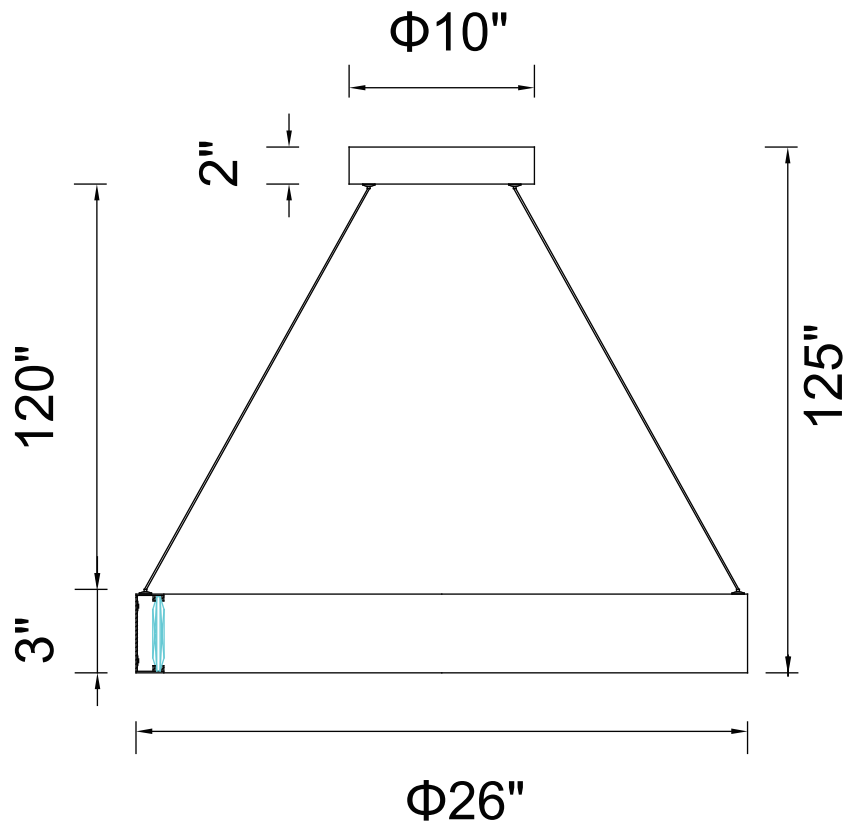

PROJECT: \_\_\_\_\_

FIXTURE TYPE: \_\_\_\_\_

LOCATION: \_\_\_\_\_

CONTACT/PHONE: \_\_\_\_\_

Item	1040P26-101
Collection	ROSALINA
Finish	Matte Black
Glass	-----
Crystal	Clear
Input	120V AC,60HZ,AC

Shade	-----
Length/Dia.	26"
Width/Ext.	-----
Height	3"
Maximum	125"
Lumens	2340

Light Source	LED
Bulb Info.	45W
Included	-----
Dimmable	Yes
Color	3000K
Weight	8.1KG