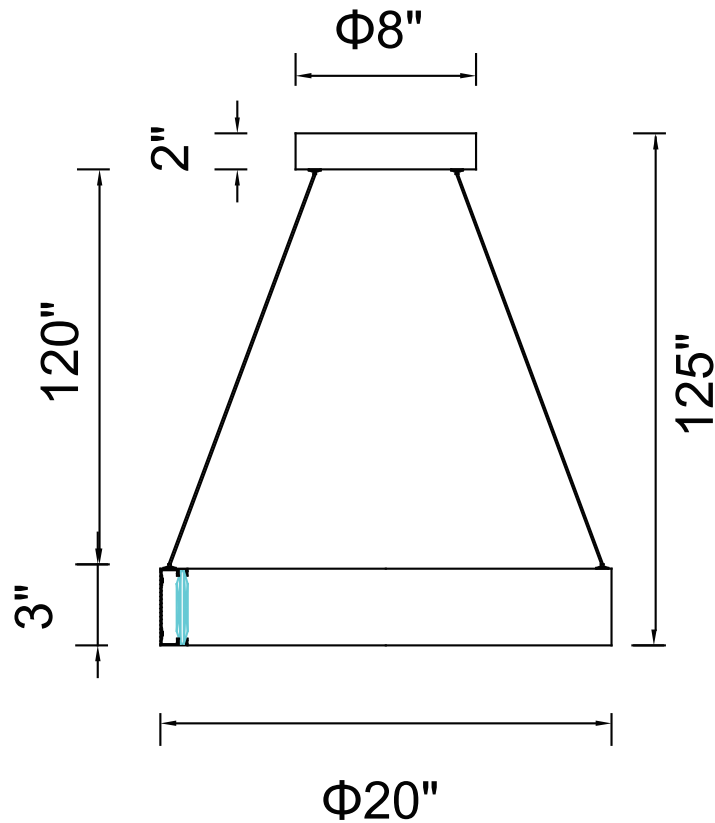

PROJECT: _____

FIXTURE TYPE: _____

LOCATION: _____

CONTACT/PHONE: _____

Item	1040P20-101
Collection	ROSALINA
Finish	Matte Black
Glass	-----
Crystal	Clear
Input	120V AC,60HZ,AC

Shade	-----
Length/Dia.	20"
Width/Ext.	-----
Height	3"
Maximum	125"
Lumens	1820

Light Source	LED
Bulb Info.	35W
Included	-----
Dimmable	Yes
Color	3000K
Weight	6.2KG