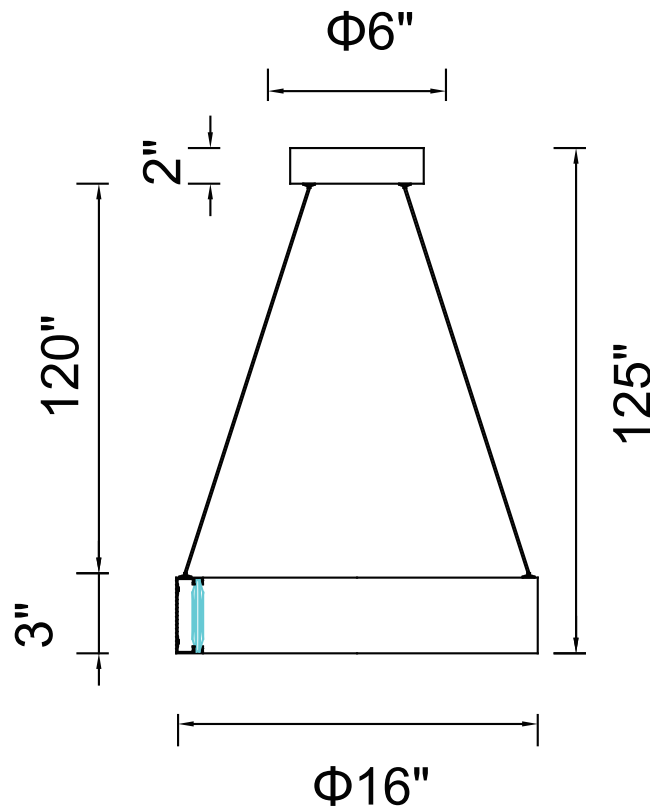

PROJECT: _____

FIXTURE TYPE: _____

LOCATION: _____

CONTACT/PHONE: _____

Item	1040P16-101
Collection	ROSALINA
Finish	Matte Black
Glass	-----
Crystal	Clear
Input	120V AC,60HZ,AC

Shade	-----
Length/Dia.	16"
Width/Ext.	-----
Height	3"
Maximum	125"
Lumens	1352

Light Source	LED
Bulb Info.	26W
Included	-----
Dimmable	Yes
Color	3000K
Weight	4.8KG