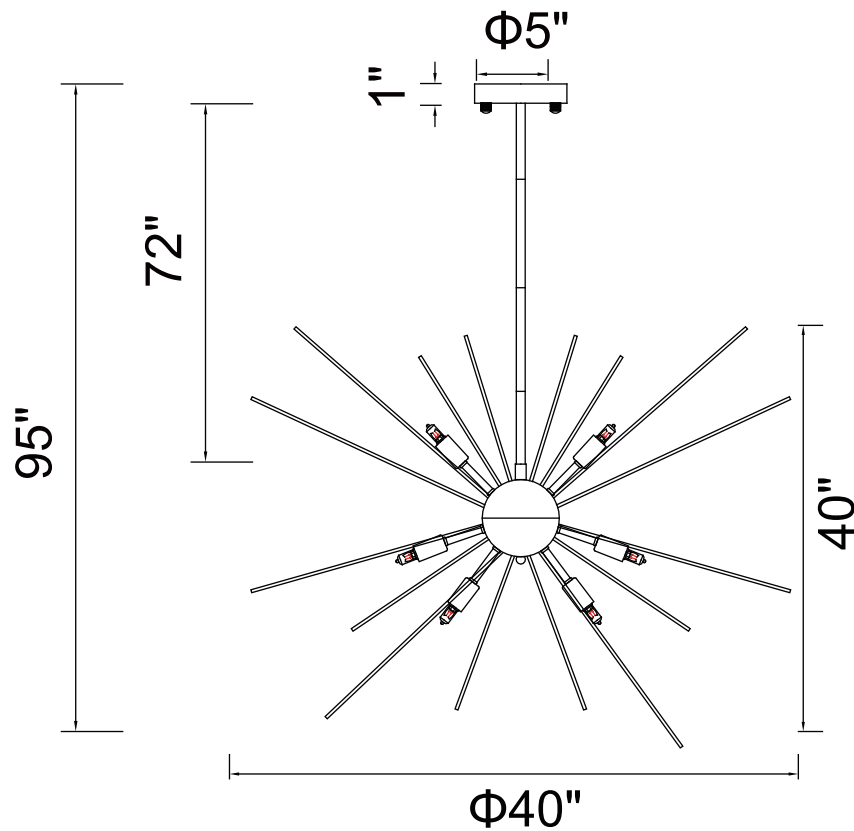

PROJECT: _____

FIXTURE TYPE: _____

LOCATION: _____

CONTACT/PHONE: _____

Item	1034P40-14-620
Collection	SAVANNAH
Finish	Gold Leaf
Glass	-----
Crystal	-----
Input	120V AC,60HZ,AC

Shade	-----
Length/Dia.	40"
Width/Ext.	-----
Height	40"
Maximum	95"
Lumens	-----

Light Source	G9
Bulb Info.	14x40W
Included	-----
Dimmable	Yes
Color	-----
Weight	13.5KG