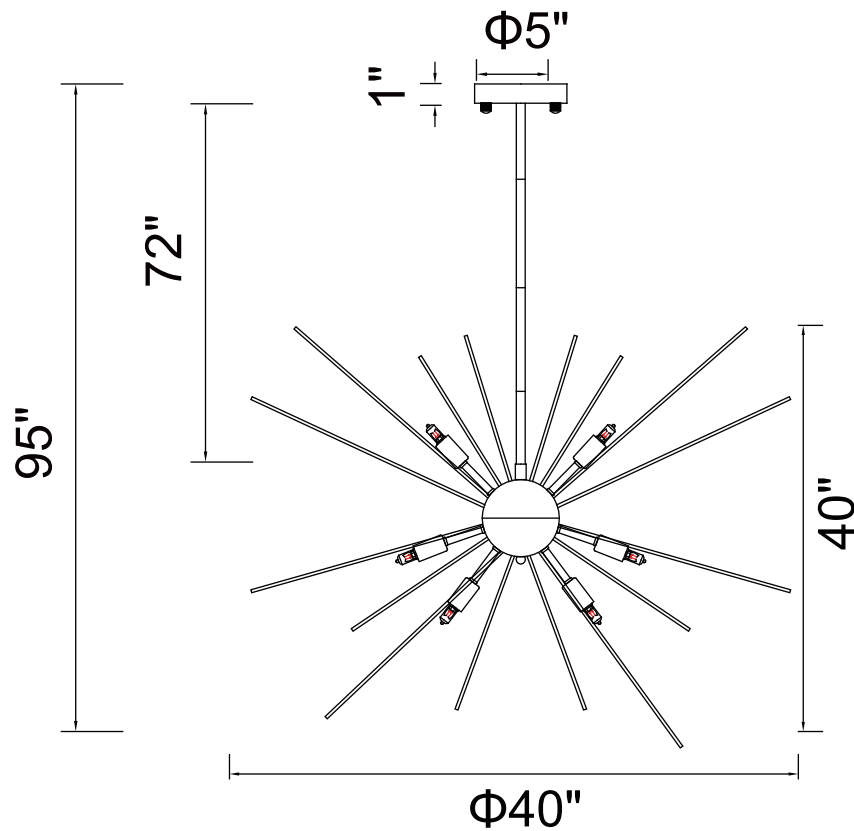

PROJECT: _____

FIXTURE TYPE: _____

LOCATION: _____

CONTACT/PHONE: _____

Item	1034P40-14-101
Collection	SAVANNAH
Finish	Black
Glass	-----
Crystal	-----
Input	120V AC,60HZ,AC

Shade	-----
Length/Dia.	40"
Width/Ext.	-----
Height	40"
Maximum	95"
Lumens	-----

Light Source	G9
Bulb Info.	14x40W
Included	-----
Dimmable	Yes
Color	-----
Weight	13.5KG