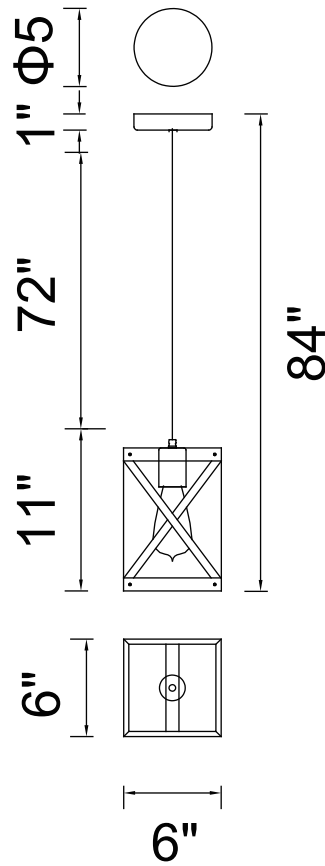

PROJECT: _____

FIXTURE TYPE: _____

LOCATION: _____

CONTACT/PHONE: _____

Item	1033P6-1-230
Collection	MARINI
Finish	Wood Grain Brown
Glass	-----
Crystal	-----
Input	120V AC,60HZ,AC

Shade	-----
Length/Dia.	6"
Width/Ext.	6"
Height	11"
Maximum	84"
Lumens	-----

Light Source	E26
Bulb Info.	1x60W
Included	-----
Dimmable	Yes
Color	-----
Weight	1.2KG