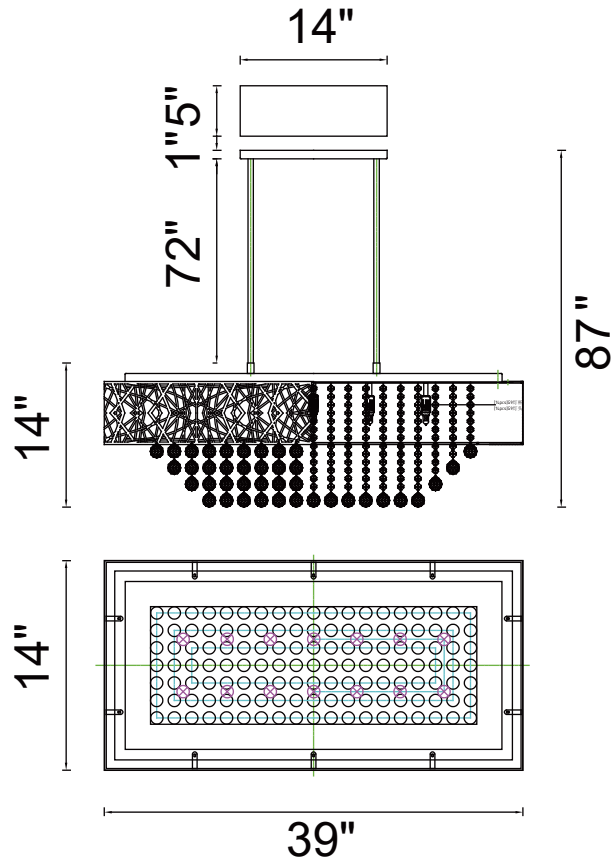

PROJECT: _____

FIXTURE TYPE: _____

LOCATION: _____

CONTACT/PHONE: _____

Item	1032P39-14-601-RC
Collection	ETERNITY
Finish	Chorme
Glass	-----
Crystal	Clear
Input	120V AC,60HZ,AC

Shade	-----
Length/Dia.	39"
Width/Ext.	14"
Height	14"
Maximum	87"
Lumens	-----

Light Source	G9
Bulb Info.	14x40W
Included	-----
Dimmable	Yes
Color	-----
Weight	-----