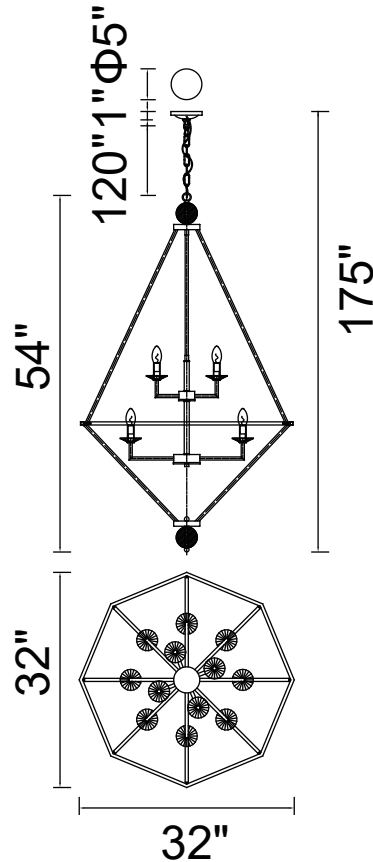

PROJECT: \_\_\_\_\_

FIXTURE TYPE: \_\_\_\_\_

LOCATION: \_\_\_\_\_

CONTACT/PHONE: \_\_\_\_\_

Item	1027P32-12-601
Collection	CALISTA
Finish	Chrome
Glass	-----
Crystal	Clear
Input	120V AC,60HZ,AC

Shade	-----
Length/Dia.	32"
Width/Ext.	-----
Height	54"
Maximum	175"
Lumens	-----

Light Source	E12
Bulb Info.	12×60W
Included	-----
Dimmable	Yes
Color	-----
Weight	15.2KG