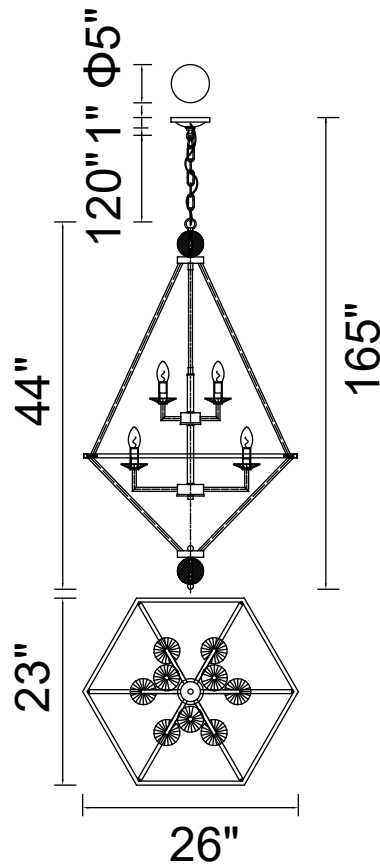

PROJECT: _____

FIXTURE TYPE: _____

LOCATION: _____

CONTACT/PHONE: _____

Item	1027P26-9-601
Collection	CALISTA
Finish	Chrome
Glass	-----
Crystal	Clear
Input	120V AC,60HZ,AC

Shade	-----
Length/Dia.	26"
Width/Ext.	23"
Height	44"
Maximum	165"
Lumens	-----

Light Source	E12
Bulb Info.	9×60W
Included	-----
Dimmable	Yes
Color	-----
Weight	10.0KG