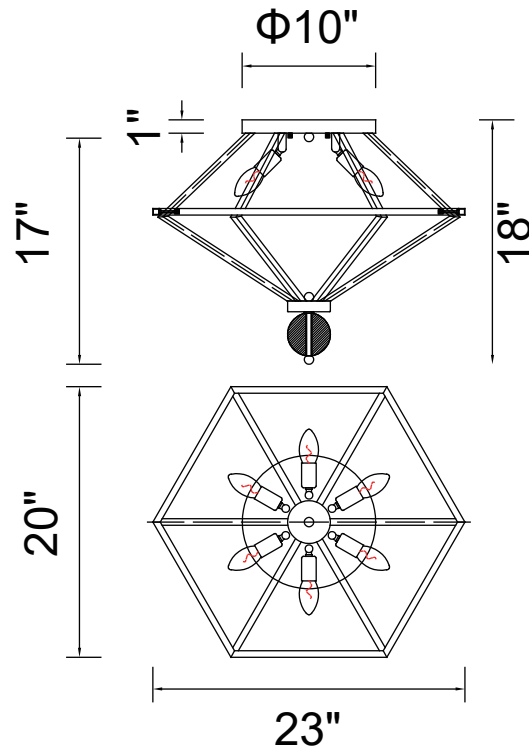

PROJECT: _____

FIXTURE TYPE: _____

LOCATION: _____

CONTACT/PHONE: _____

Item	1027C23-6-601
Collection	CALISTA
Finish	Chrome
Glass	-----
Crystal	Clear
Input	120V AC,60HZ,AC

Shade	-----
Length/Dia.	23"
Width/Ext.	20"
Height	18"
Maximum	18
Lumens	-----

Light Source	E12
Bulb Info.	6×60W
Included	-----
Dimmable	Yes
Color	-----
Weight	3.0KG