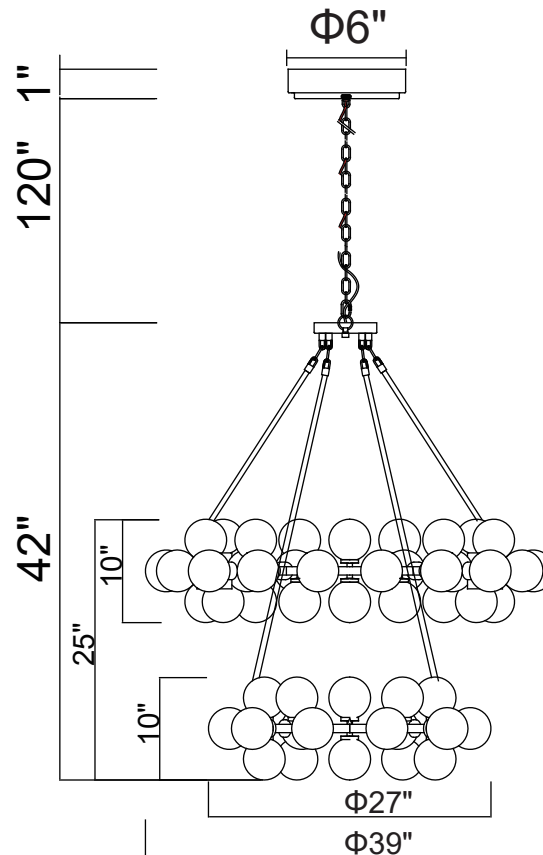

PROJECT: _____

FIXTURE TYPE: _____

LOCATION: _____

CONTACT/PHONE: _____

Item	1020P39-70-101
Collection	ARYA
Finish	Black
Glass	-----
Crystal	-----
Input	120V AC,60HZ,AC

Shade	-----
Length/Dia.	39"
Width/Ext.	-----
Height	25"
Maximum	164"
Lumens	-----

Light Source	LED
Bulb Info.	70×G9×MAX7W
Included	-----
Dimmable	Yes
Color	-----
Weight	