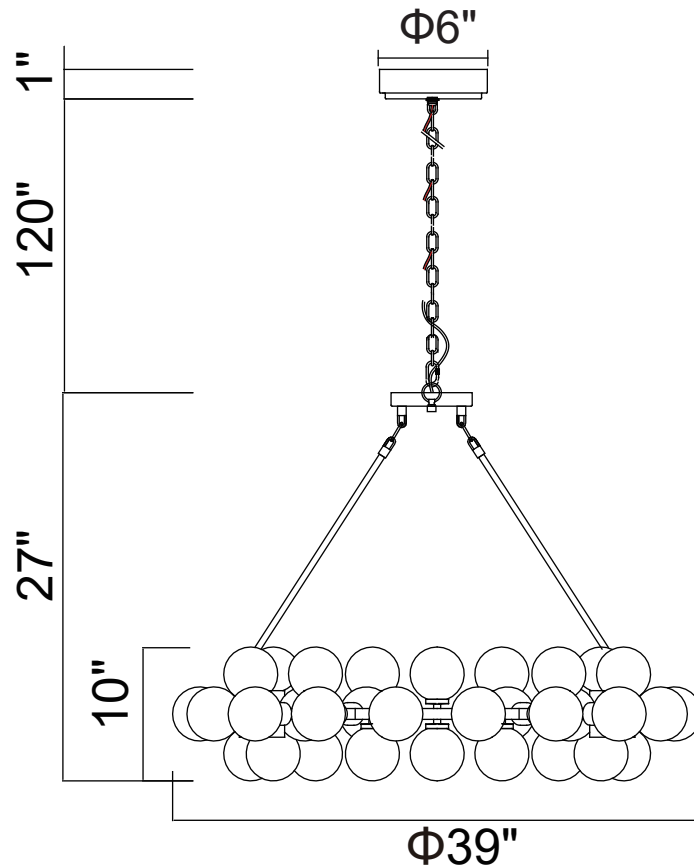

PROJECT: _____

FIXTURE TYPE: _____

LOCATION: _____

CONTACT/PHONE: _____

Item	1020P39-45-101
Collection	ARYA
Finish	Black
Glass	-----
Crystal	-----
Input	120V AC,60HZ,AC

Shade	-----
Length/Dia.	39"
Width/Ext.	-----
Height	27"
Maximum	148"
Lumens	-----

Light Source	LED
Bulb Info.	45xG9xMAX7W
Included	-----
Dimmable	Yes
Color	-----
Weight	