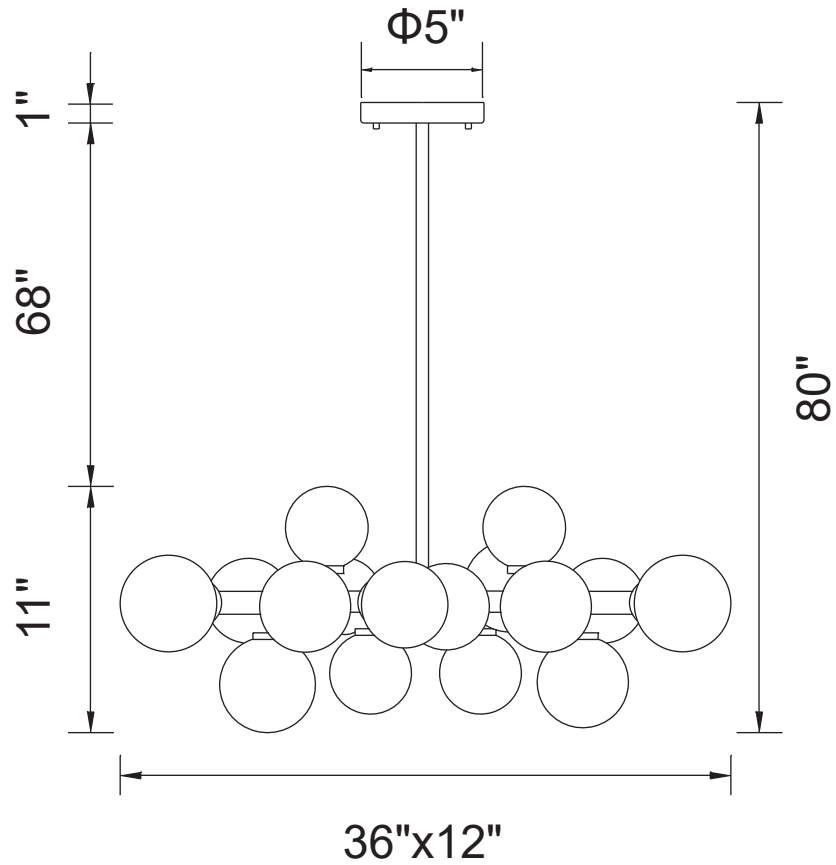

PROJECT: _____
 FIXTURE TYPE: _____
 LOCATION: _____
 CONTACT/PHONE: _____

Item	1020P36-16-602
Collection	ARYA
Finish	Satin Gold
Glass	-----
Crystal	-----
Input	120V AC,60HZ,AC

Shade	-----
Length/Dia.	36"
Width/Ext.	12"
Height	11"
Maximum	80"
Lumens	-----

Light Source	LED
Bulb Info.	16xG9xMAX7W
Included	-----
Dimmable	Yes
Color	-----
Weight	