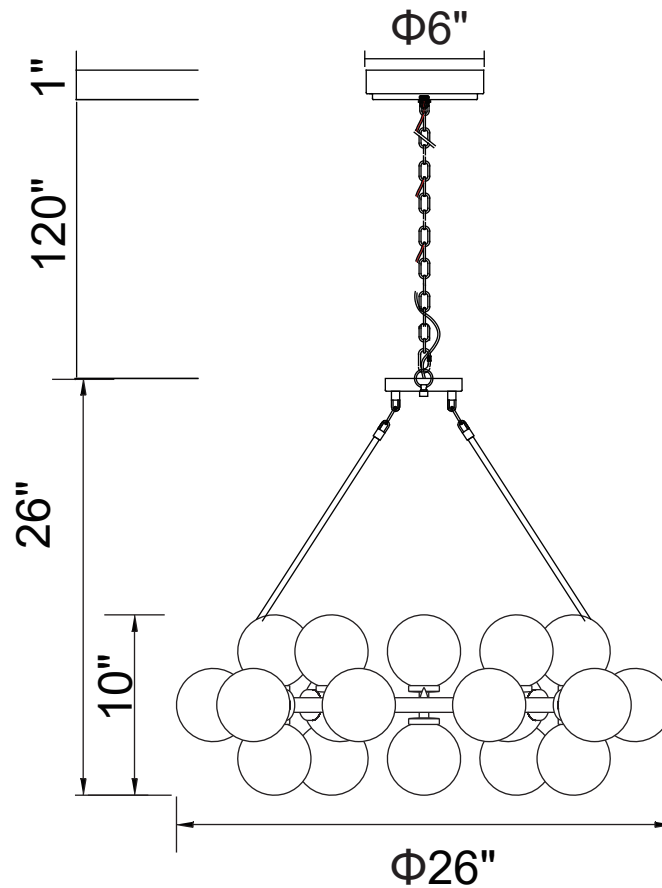

PROJECT: _____

FIXTURE TYPE: _____

LOCATION: _____

CONTACT/PHONE: _____

Item	1020P26-25-602
Collection	ARYA
Finish	Satin Gold
Glass	-----
Crystal	-----
Input	120V AC,60HZ,AC

Shade	-----
Length/Dia.	26"
Width/Ext.	-----
Height	26"
Maximum	147"
Lumens	-----

Light Source	LED
Bulb Info.	25×G9×MAX7W
Included	-----
Dimmable	Yes
Color	-----
Weight	