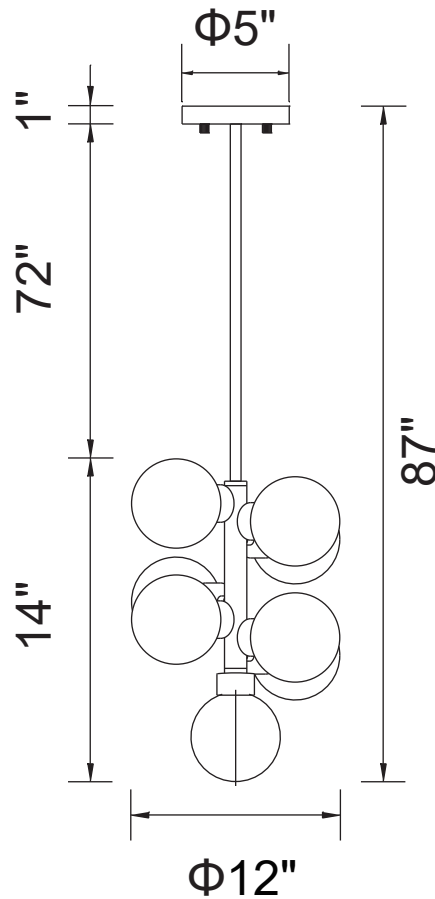

PROJECT: _____

FIXTURE TYPE: _____

LOCATION: _____

CONTACT/PHONE: _____

Item	1020P12-8-602
Collection	ARYA
Finish	Satin Gold
Glass	-----
Crystal	-----
Input	120V AC,60HZ,AC

Shade	-----
Length/Dia.	12"
Width/Ext.	-----
Height	14"
Maximum	87"
Lumens	-----

Light Source	LED
Bulb Info.	8×G9×MAX7W
Included	-----
Dimmable	Yes
Color	-----
Weight	