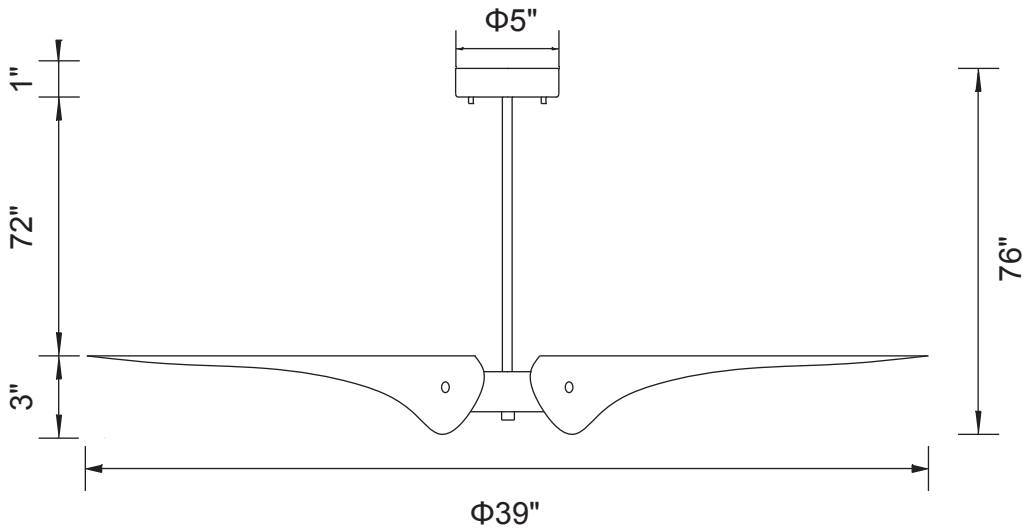

PROJECT: _____
 FIXTURE TYPE: _____
 LOCATION: _____
 CONTACT/PHONE: _____

Item	1019P39-3-143
Collection	AMAR
Finish	Matte Black
Glass	-----
Crystal	-----
Input	120V AC,60HZ,AC

Shade	-----
Length/Dia.	39"
Width/Ext.	-----
Height	3"
Maximum	76"
Lumens	-----

Light Source	E26
Bulb Info.	3×60W
Included	-----
Dimmable	Yes
Color	-----
Weight	