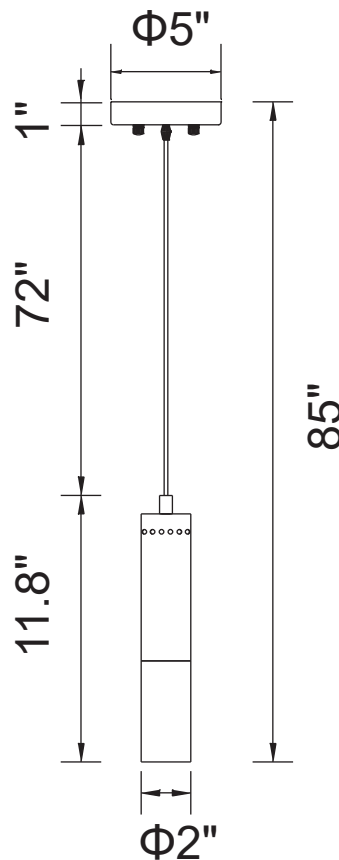

PROJECT: _____

FIXTURE TYPE: _____

LOCATION: _____

CONTACT/PHONE: _____

Item	1015P2-1-129
Collection	ANEM
Finish	Matte Black Satin Gold
Glass	-----
Crystal	-----
Input	120V AC,60HZ,AC

Shade	-----
Length/Dia.	2"
Width/Ext.	-----
Height	11.8"
Maximum	85"
Lumens	-----

Light Source	E12
Bulb Info.	1×60W
Included	-----
Dimmable	Yes
Color	-----
Weight	