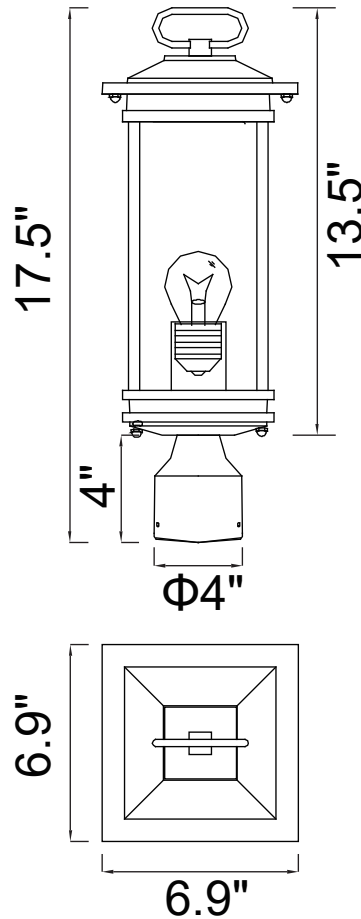

PROJECT: _____
 FIXTURE TYPE: _____
 LOCATION: _____
 CONTACT/PHONE: _____

Item	0422PT7-1-101
Collection	
Finish	Black
Glass	Clear
Crystal	-----
Input	120V AC,60HZ,AC

Shade	-----
Length/Dia.	6.9"
Width/Ext.	6.9"
Height	13.5"
Maximum	17.5"
Lumens	-----

Light Source	E26
Bulb Info.	1×40W
Included	-----
Dimmable	No
Color	-----
Weight	