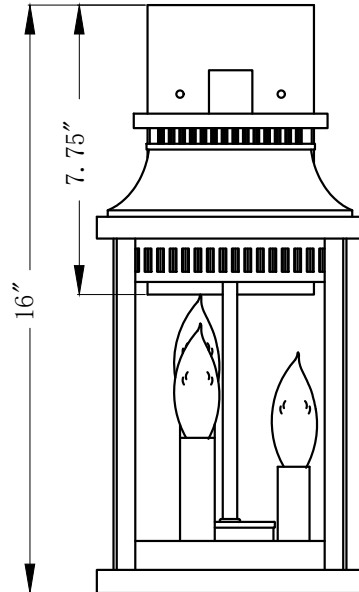

PROJECT: _____

FIXTURE TYPE: _____

LOCATION: _____

CONTACT/PHONE: _____

Item	0418W7S-3
Collection	
Finish	Black
Glass	Air bubble
Crystal	-----
Input	120V AC,60HZ,AC

Shade	-----
Length/Dia.	9"
Width/Ext.	7.25"
Height	15"
Maximum	16"
Lumens	-----

Light Source	E12
Bulb Info.	3×60W
Included	-----
Dimmable	No
Color	-----
Weight	