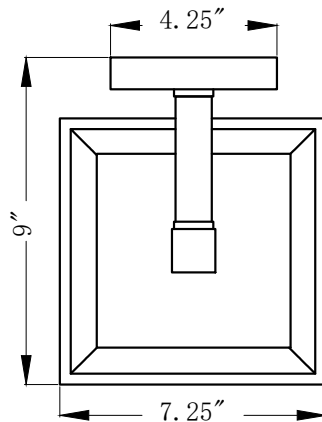

PROJECT: _____

FIXTURE TYPE: _____

LOCATION: _____

CONTACT/PHONE: _____

Item	0418W7S-3
Collection	
Finish	Black
Glass	Air bubble
Crystal	-----
Input	120V AC,60HZ,AC

Shade	-----
Length/Dia.	9"
Width/Ext.	7.25"
Height	15"
Maximum	16"
Lumens	-----

Light Source	E12
Bulb Info.	3×60W
Included	-----
Dimmable	No
Color	-----
Weight	