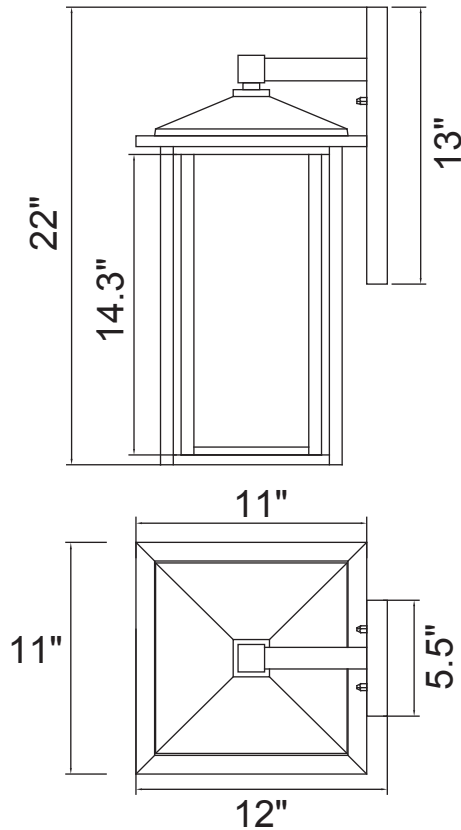

PROJECT: _____

FIXTURE TYPE: _____

LOCATION: _____

CONTACT/PHONE: _____

Item	0417W11-1-101
Collection	
Finish	Black
Acrylic	-----
Glass	Clear
Input	120V AC,60HZ,AC

Shade	-----
Length/Dia.	11"
Width/Ext.	12"
Height	22"
Maximum	-----
Lumens	-----

Light Source	E26
Bulb Info.	1×60W
Included	-----
Dimmable	No
Color	-----
Weight	