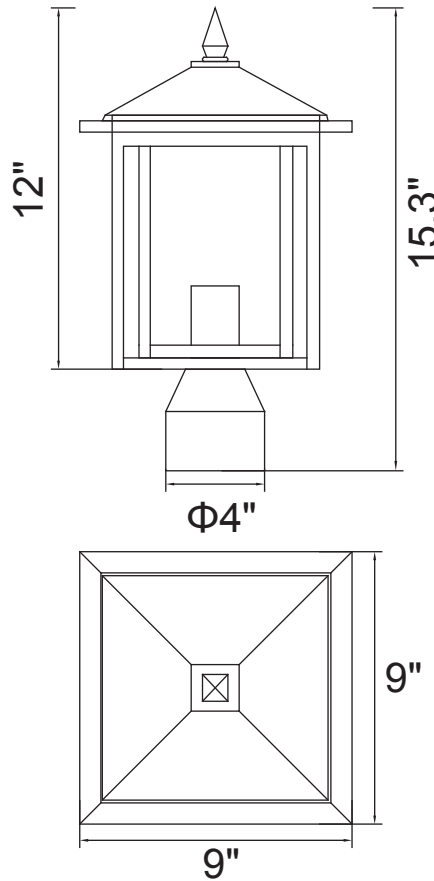

PROJECT: _____

FIXTURE TYPE: _____

LOCATION: _____

CONTACT/PHONE: _____

Item	0417PT9-1-101
Collection	
Finish	Black
Acrylic	-----
Glass	Clear
Input	120V AC,60HZ,AC

Shade	-----
Length/Dia.	9"
Width/Ext.	9"
Height	12"
Maximum	15.3"
Lumens	-----

Light Source	E26
Bulb Info.	1×60W
Included	-----
Dimmable	No
Color	-----
Weight	