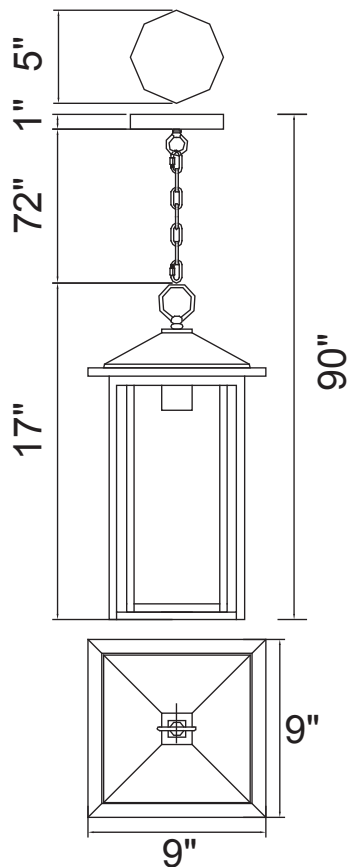

PROJECT: \_\_\_\_\_  
 FIXTURE TYPE: \_\_\_\_\_  
 LOCATION: \_\_\_\_\_  
 CONTACT/PHONE: \_\_\_\_\_

Item	0417P9-1-101
Collection	
Finish	Black
Acrylic	-----
Glass	Clear
Input	120V AC,60HZ,AC

Shade	-----
Length/Dia.	9"
Width/Ext.	9"
Height	17"
Maximum	90"
Lumens	-----

Light Source	E26
Bulb Info.	1×60W
Included	-----
Dimmable	No
Color	-----
Weight	