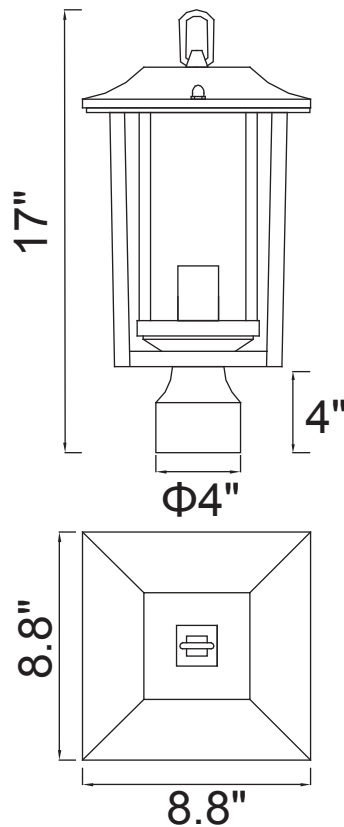

PROJECT: _____

FIXTURE TYPE: _____

LOCATION: _____

CONTACT/PHONE: _____

Item	0414PT10-1-101
Collection	
Finish	Black
Glass	-----
Crystal	-----
Input	120V AC,60HZ,AC

Shade	-----
Length/Dia.	8.8"
Width/Ext.	8.8"
Height	17"
Maximum	-----
Lumens	-----

Light Source	E26
Bulb Info.	1×60W
Included	-----
Dimmable	No
Color	-----
Weight	