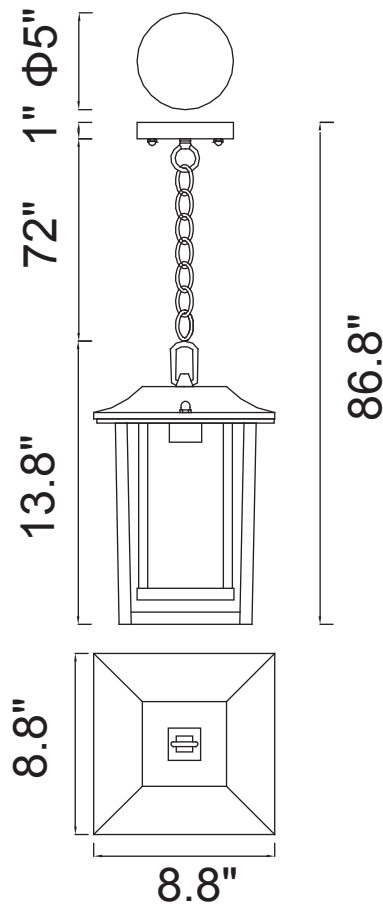

PROJECT: _____

FIXTURE TYPE: _____

LOCATION: _____

CONTACT/PHONE: _____

Item	0414P10-1-101
Collection	
Finish	Black
Glass	-----
Crystal	-----
Input	120V AC,60HZ,AC

Shade	-----
Length/Dia.	8.8"
Width/Ext.	8.8"
Height	13.8"
Maximum	86.8"
Lumens	-----

Light Source	E26
Bulb Info.	1×60W
Included	-----
Dimmable	No
Color	-----
Weight	