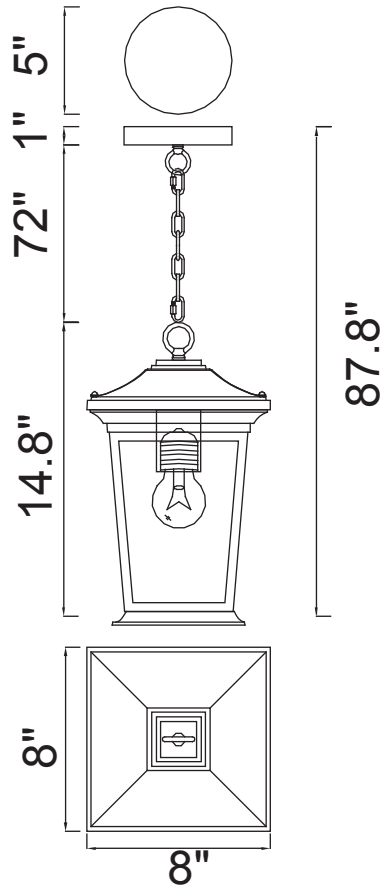

PROJECT: _____

FIXTURE TYPE: _____

LOCATION: _____

CONTACT/PHONE: _____

Item	0413P8-1-101
Collection	
Finish	Black
Glass	Clear
Crystal	-----
Input	120V AC,60HZ,AC

Shade	-----
Length/Dia.	8"
Width/Ext.	8"
Height	14.8"
Maximum	87.8"
Lumens	-----

Light Source	E26
Bulb Info.	1×60W
Included	-----
Dimmable	No
Color	-----
Weight	