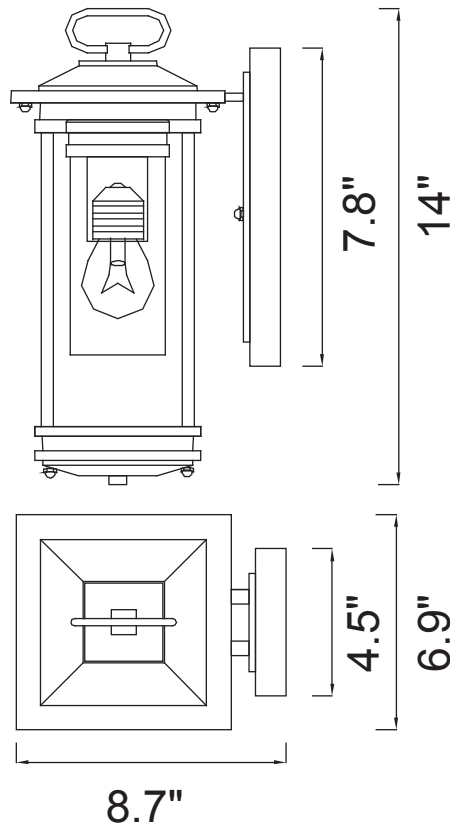

PROJECT: \_\_\_\_\_

FIXTURE TYPE: \_\_\_\_\_

LOCATION: \_\_\_\_\_

CONTACT/PHONE: \_\_\_\_\_

Item	0412W7-1-101
Collection	FLUTE
Finish	Black
Acrylic	-----
Crystal	-----
Input	120V AC,60HZ,AC

Shade	-----
Length/Dia.	6.9"
Width/Ext.	8.7"
Height	14"
Maximum	-----
Lumens	-----

Light Source	E26
Bulb Info.	1×60W
Included	-----
Dimmable	No
Color	-----
Weight	