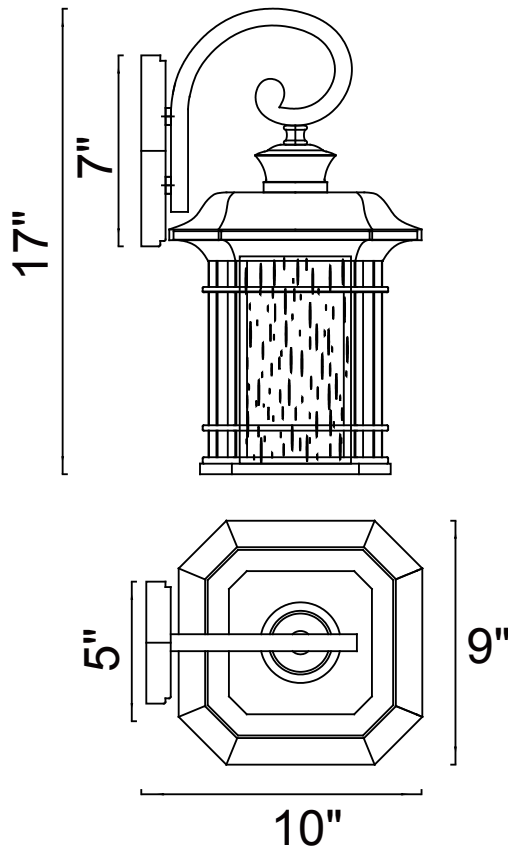

PROJECT: _____

FIXTURE TYPE: _____

LOCATION: _____

CONTACT/PHONE: _____

Item	0411W10-1-101
Collection	
Finish	Black
Glass	Clear
Crystal	-----
Input	120V AC,60HZ,AC

Shade	-----
Length/Dia.	10"
Width/Ext.	9"
Height	17"
Maximum	-----
Lumens	-----

Light Source	E26
Bulb Info.	1×60W
Included	-----
Dimmable	Yes
Color	-----
Weight	