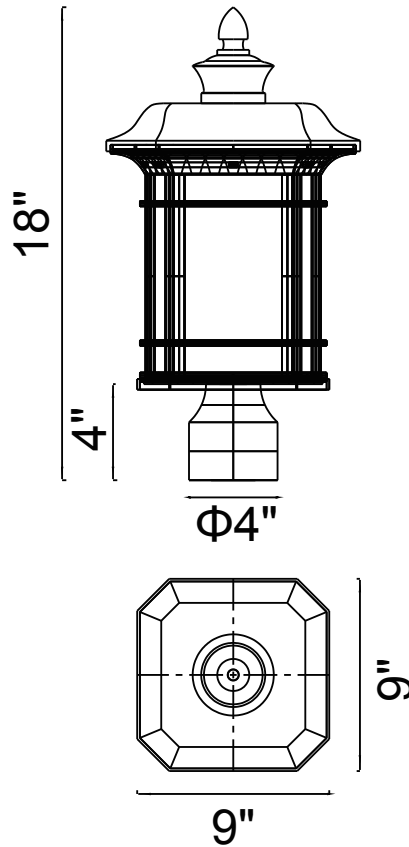

PROJECT: _____

FIXTURE TYPE: _____

LOCATION: _____

CONTACT/PHONE: _____

Item	0411PT9-1-101
Collection	
Finish	Black
Glass	Clear
Crystal	-----
Input	120V AC,60HZ,AC

Shade	-----
Length/Dia.	9"
Width/Ext.	9"
Height	18"
Maximum	-----
Lumens	-----

Light Source	E26
Bulb Info.	1×60W
Included	-----
Dimmable	Yes
Color	-----
Weight	