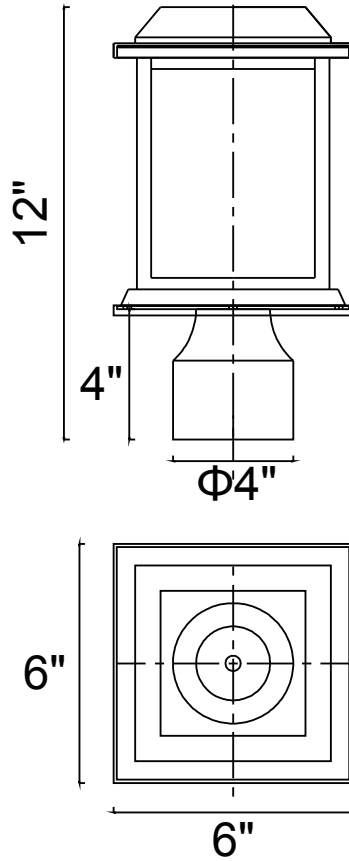

PROJECT: \_\_\_\_\_

FIXTURE TYPE: \_\_\_\_\_

LOCATION: \_\_\_\_\_

CONTACT/PHONE: \_\_\_\_\_

Item	0409PT6-1-101
Collection	
Finish	Black
Glass	Clear
Crystal	-----
Input	120V AC,60HZ,AC

Shade	-----
Length/Dia.	6"
Width/Ext.	6"
Height	12"
Maximum	-----
Lumens	-----

Light Source	E26
Bulb Info.	1×60W
Included	-----
Dimmable	Yes
Color	-----
Weight	