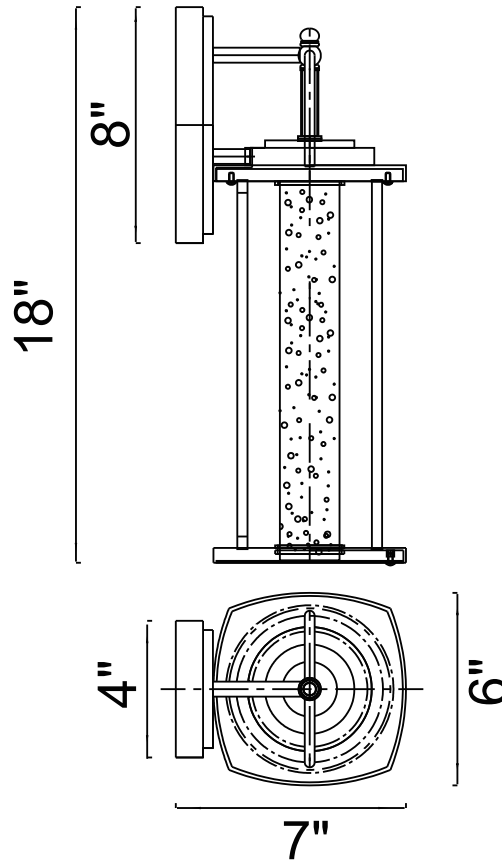

PROJECT: _____
 FIXTURE TYPE: _____
 LOCATION: _____
 CONTACT/PHONE: _____

Item	A0407W7-1-101-A
Collection	
Finish	Black
Glass	Clear
Crystal	-----
Input	120V AC,60HZ,AC

Shade	-----
Length/Dia.	7"
Width/Ext.	6"
Height	18"
Maximum	-----
Lumens	572

Light Source	LED
Bulb Info.	11W
Included	-----
Dimmable	Yes
Color	3000K
Weight	