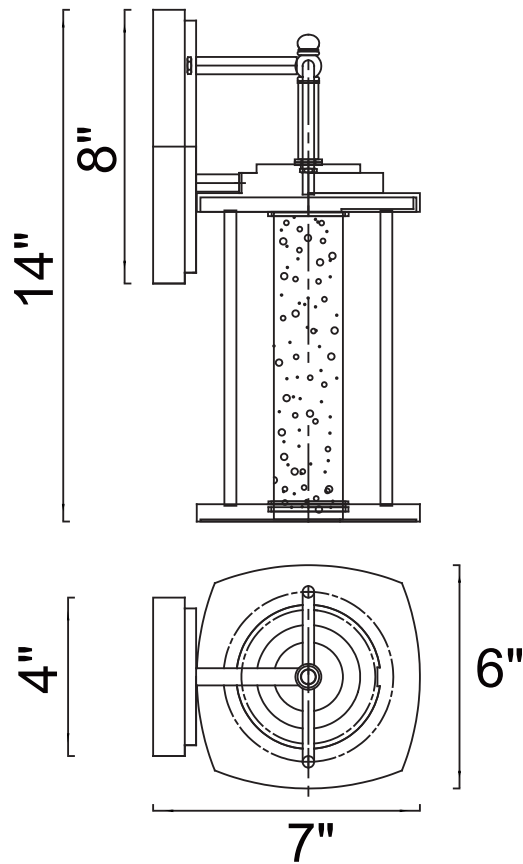

PROJECT: _____
 FIXTURE TYPE: _____
 LOCATION: _____
 CONTACT/PHONE: _____

Item	0407W7-1-101
Collection	
Finish	Black
Glass	Clear
Crystal	-----
Input	120V AC,60HZ,AC

Shade	-----
Length/Dia.	7"
Width/Ext.	6"
Height	14"
Maximum	-----
Lumens	572

Light Source	LED
Bulb Info.	11W
Included	-----
Dimmable	Yes
Color	3000K
Weight	