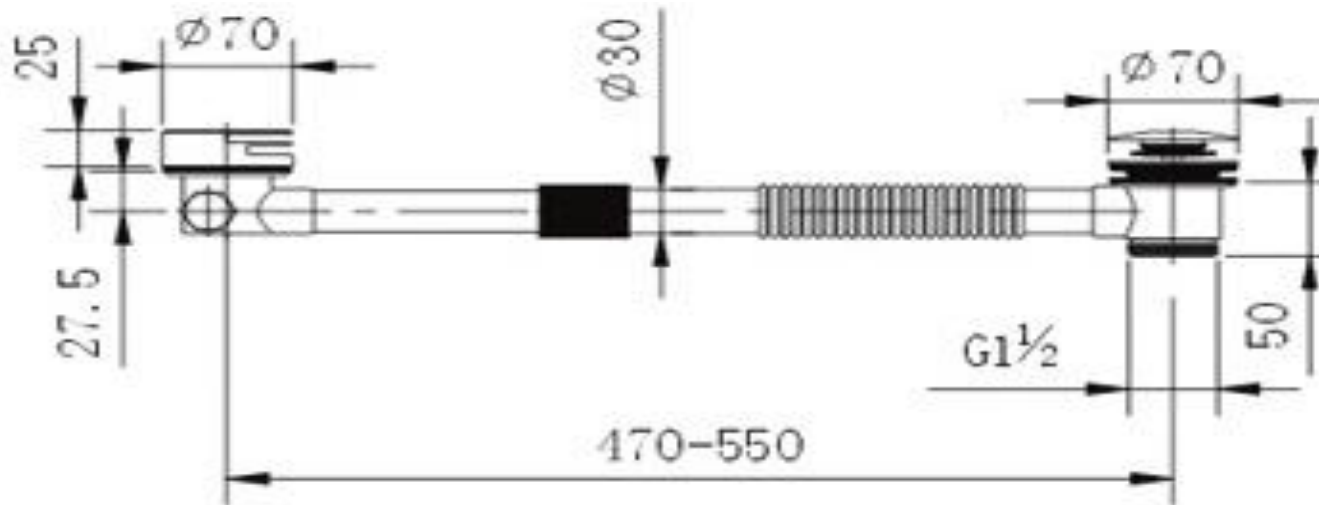

## Virta Spoutless Tub Filler

Round

Square