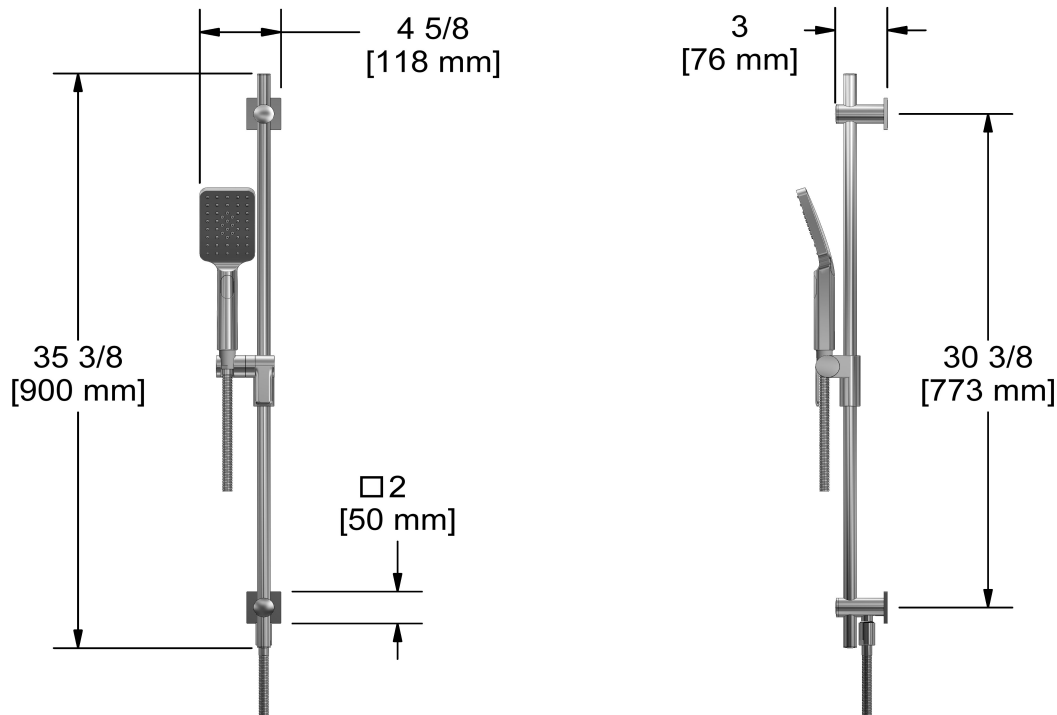

Certifications

- CSA B125.1
- ASME A112.18.1
- CMR248 Approval

Sizes, models and finishes may differ from those presented.

Warranty

This **Riobel Inc.** product you have purchased carries a Limited Lifetime Warranty on the chrome, PVD finish, blacks and all working parts and is guaranteed from the initial purchase date against all manufacturing defects. All other finishes, including plastic components, are guaranteed for one year. All electric and/or electronic parts are covered by a 5-year limited warranty.

Customer Service

Ontario, West Canada : 888-287-5354 Quebec, Maritimes, United States : 866-473-8442