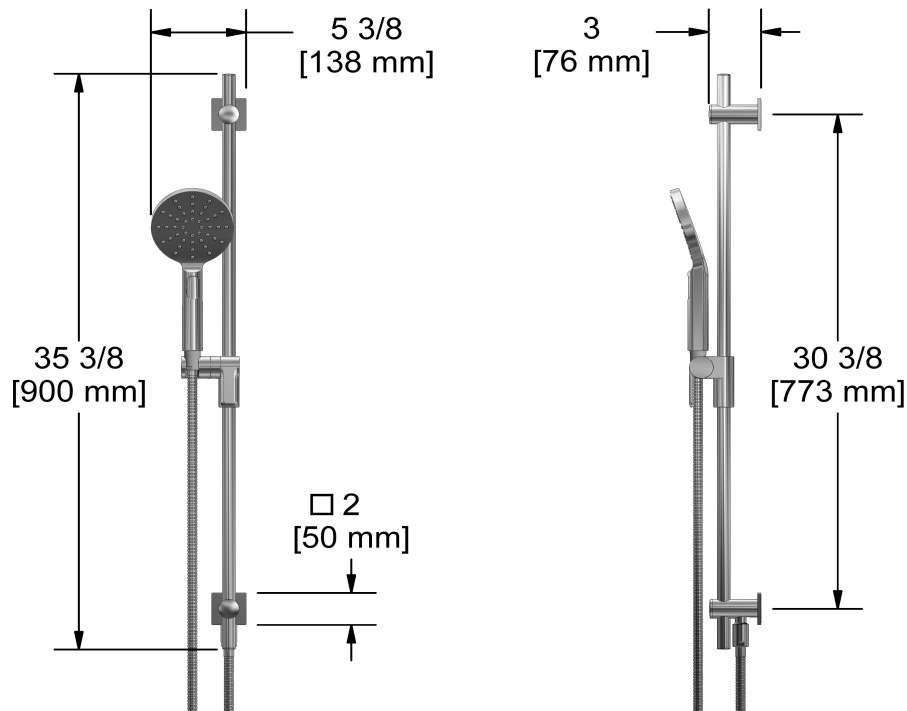

Certifications

- CSA B125.1
- ASME A112.18.1
- CMR248 Approval

Sizes, models and finishes may differ from those presented.

Warranty

This **Riobel Inc.** product you have purchased carries a Limited Lifetime Warranty on the chrome, PVD finish, blacks and all working parts and is guaranteed from the initial purchase date against all manufacturing defects. All other finishes, including plastic components, are guaranteed for one year. All electric and/or electronic parts are covered by a 5-year limited warranty.

Customer Service

Ontario, West Canada : 888-287-5354 Quebec, Maritimes, United States : 866-473-8442