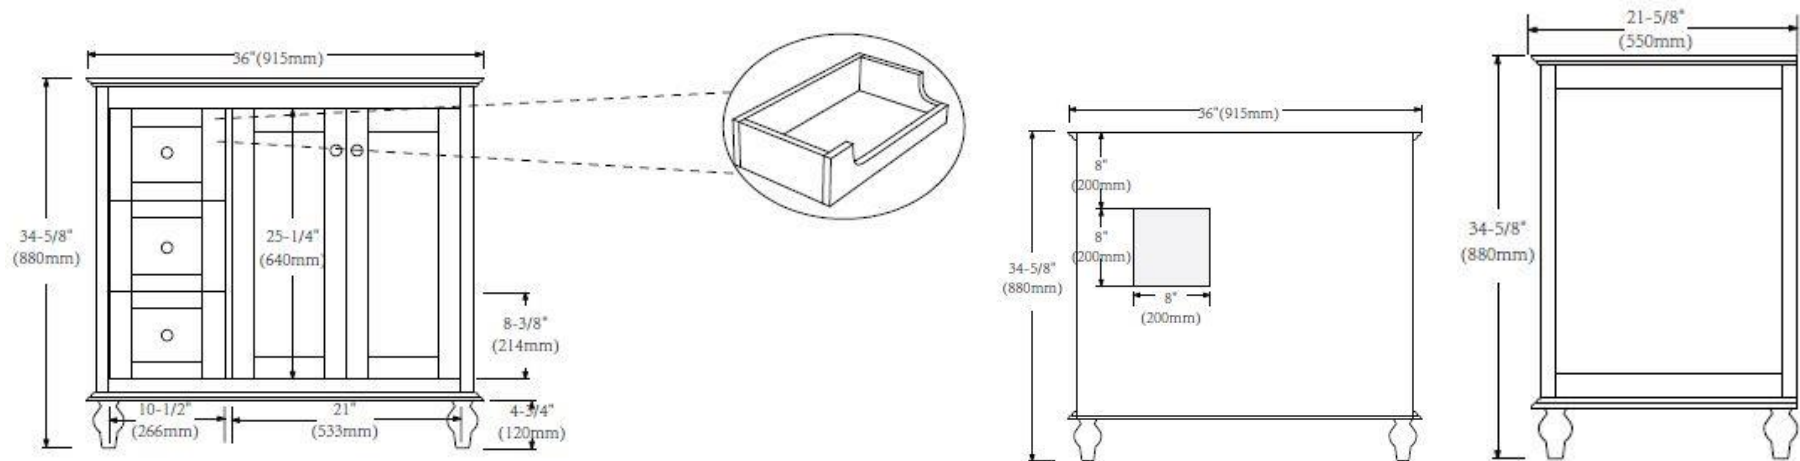

YAS-V-36

Yasmine Floor Mount 36" Single Sink Vanity

Wooden Legs - Left Drawers

Wooden Legs - Right Drawers