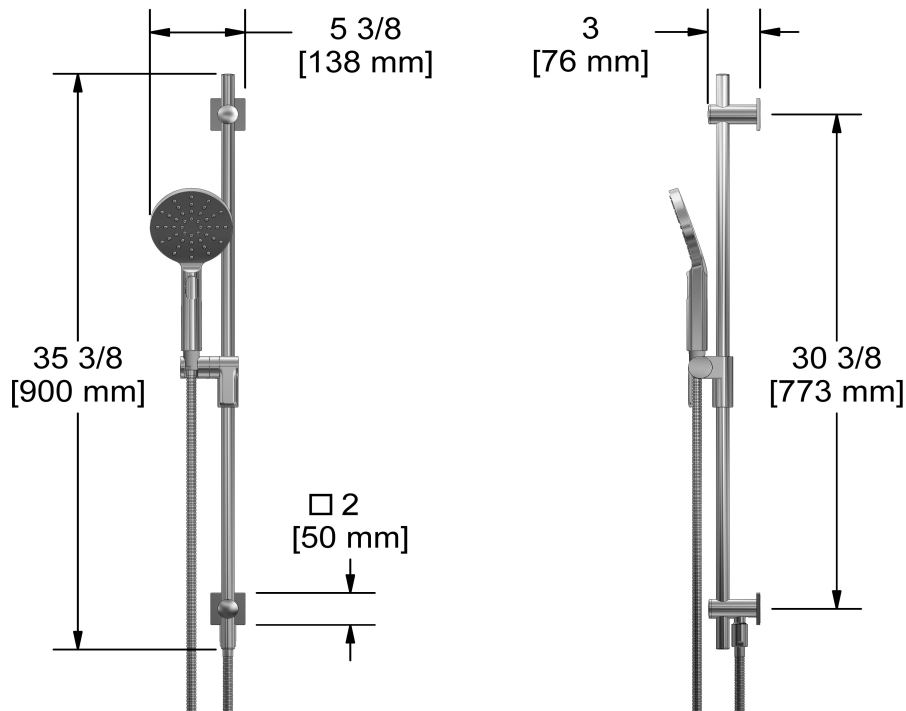

Certifications

- CSA B125.1
- ASME A112.18.1
- CMR248 Approval

Sizes, models and finishes may differ from those presented.

Warranty

This **Riobel Inc.** product you have purchased carries a Limited Lifetime Warranty on the chrome, PVD finish, blacks and all working parts and is guaranteed from the initial purchase date against all manufacturing defects. All other finishes, including plastic components, are guaranteed for one year. All electric and/or electronic parts are covered by a 5-year limited warranty.

Customer Service

Ontario, West Canada : 888-287-5354 Quebec, Maritimes, United States : 866-473-8442