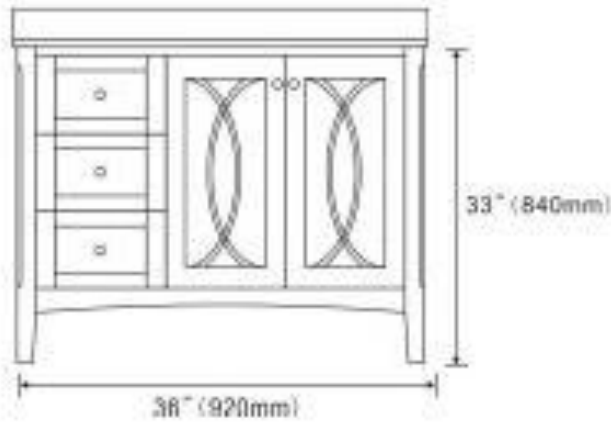

ROM-V-36

Romance Floor Mount 36" Single Sink Vanity

Left Drawers

Right Drawers