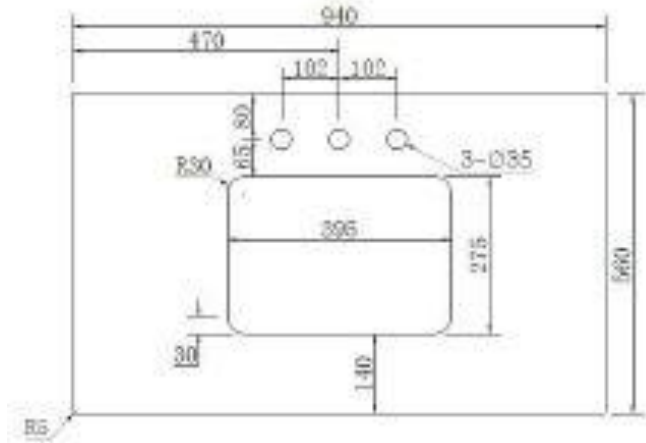

ROM-V-36

Romance Floor Mount 36" Single Sink Vanity

Left Drawers

Right Drawers