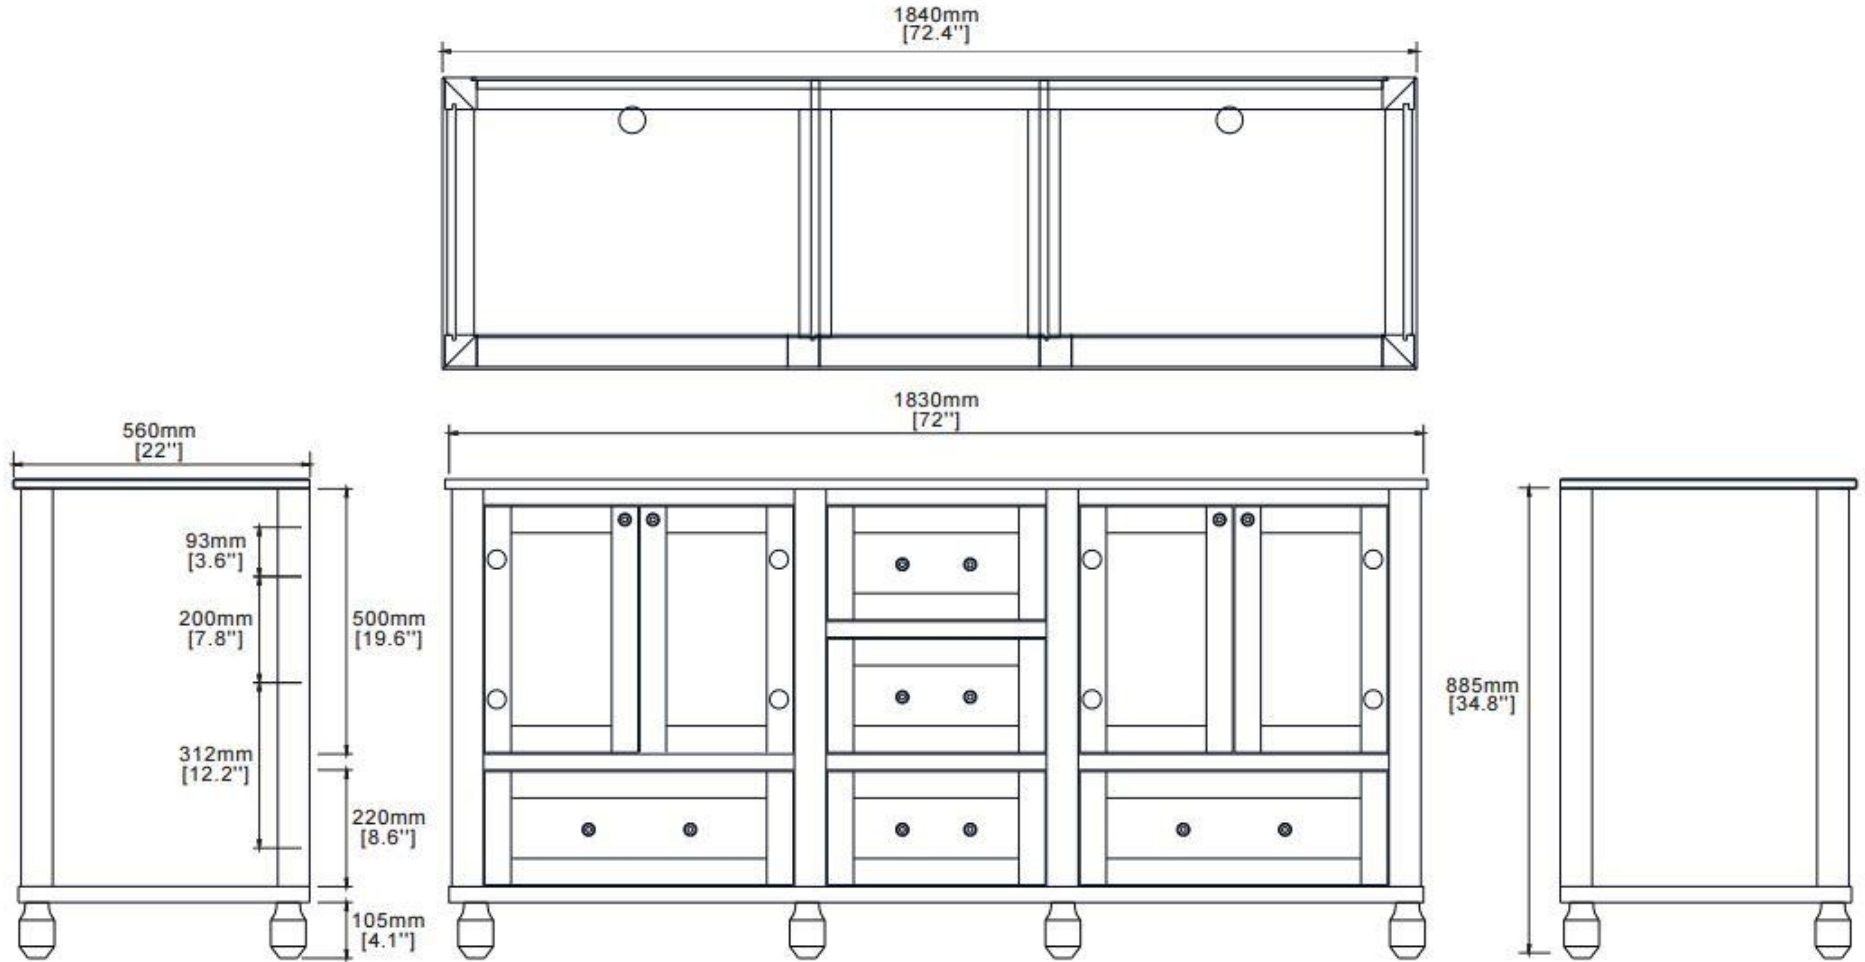

Wooden Legs

## Hampton Floor Mount 72" Double Sink Vanity

Metal Legs