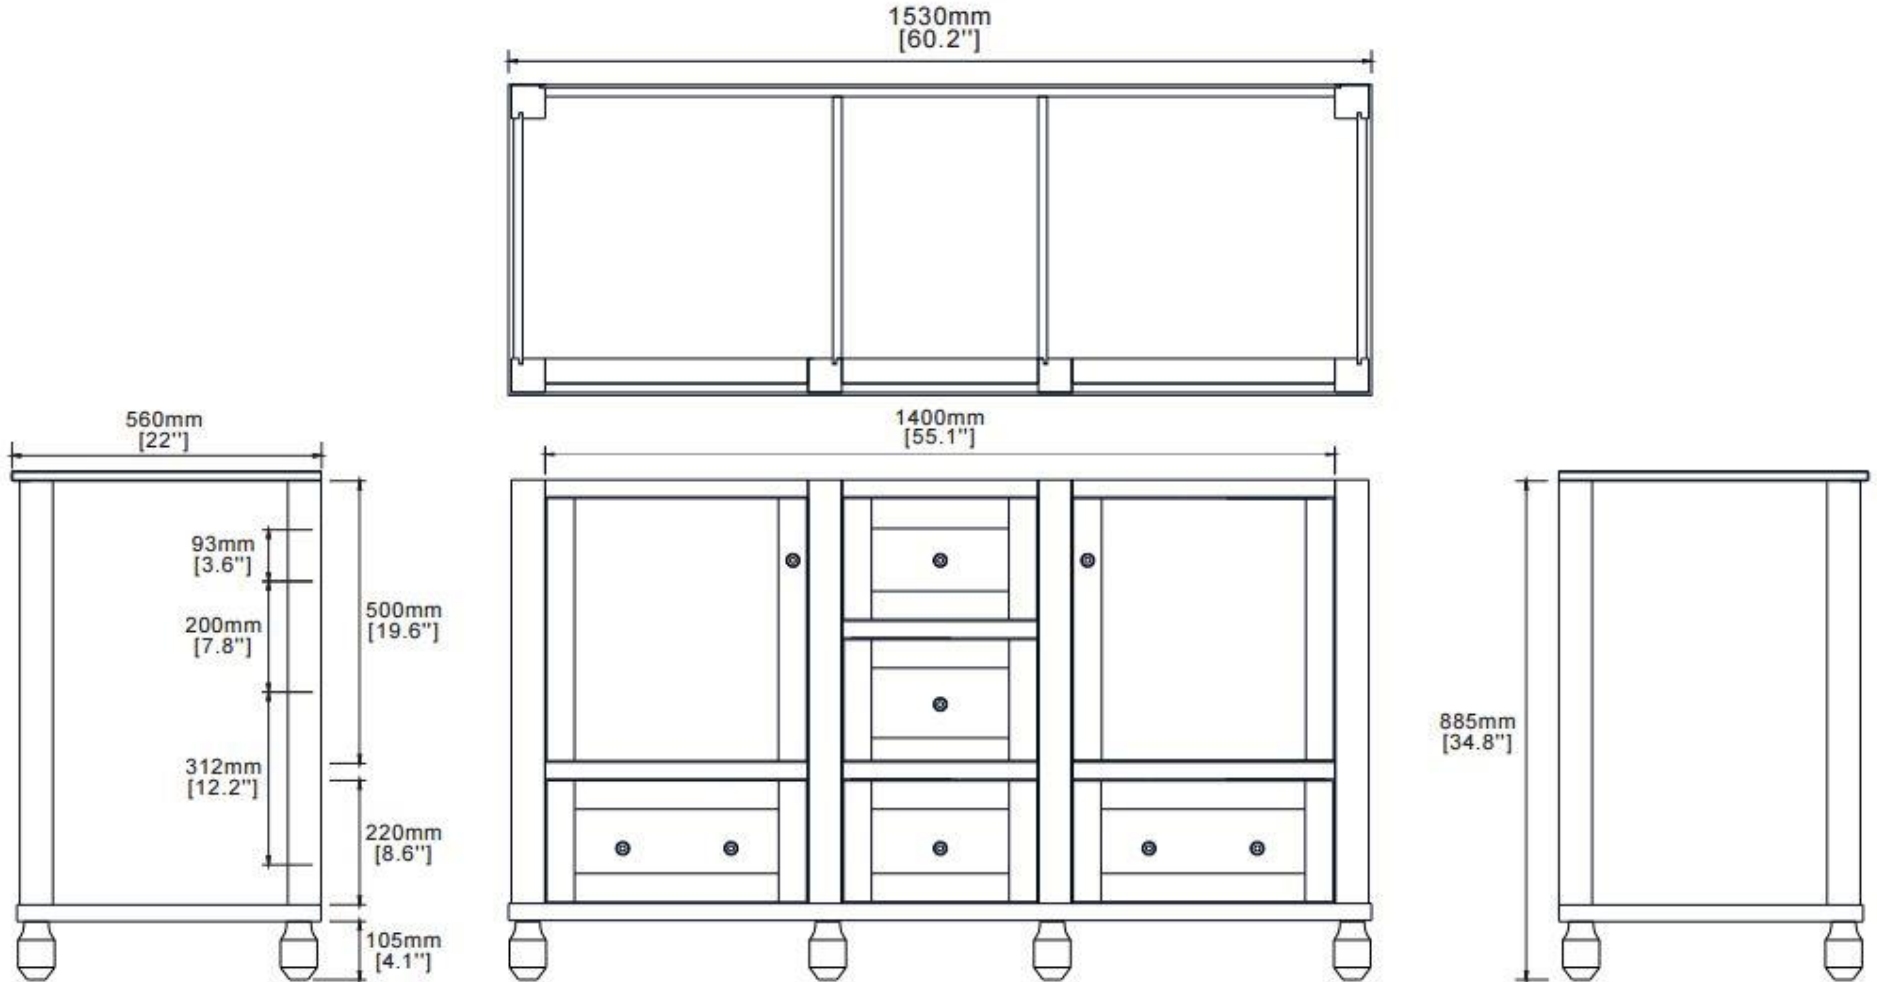

Wooden Legs

HAM-V-60

Hampton Floor Mount 60" Double Sink Vanity

Metal Legs