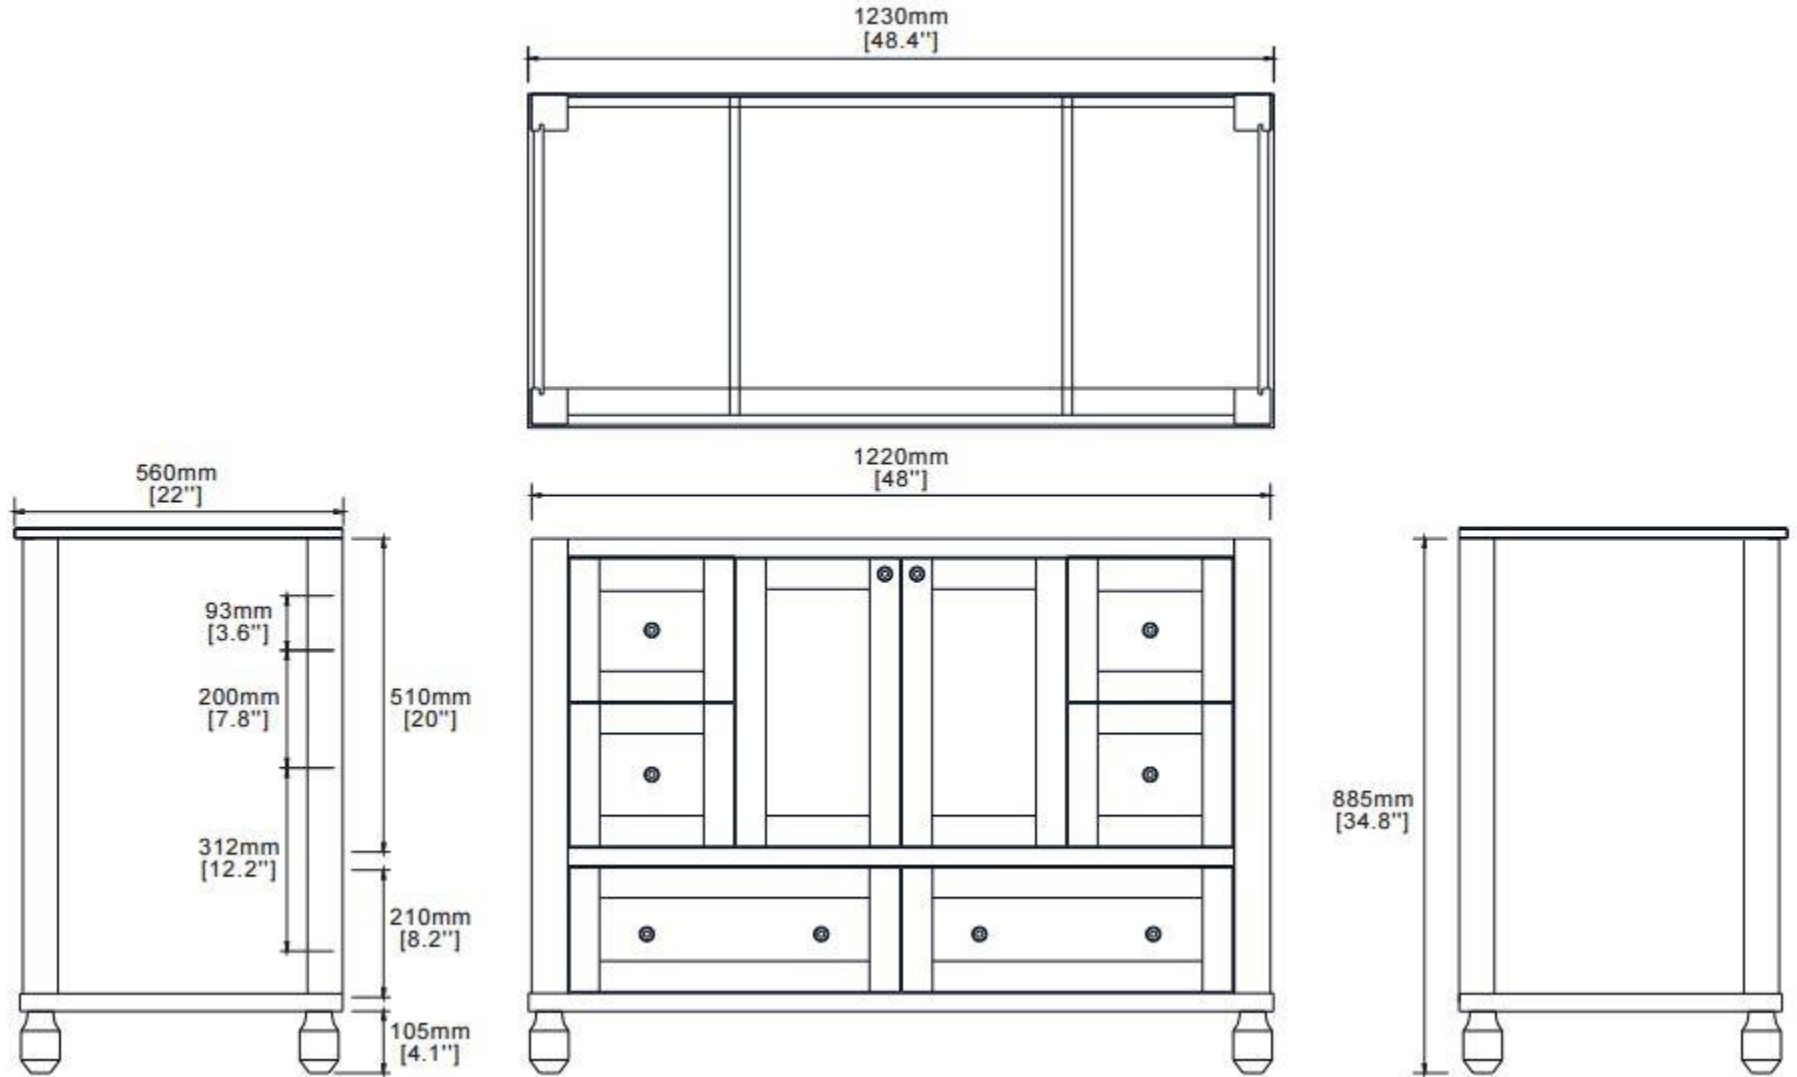

Wooden Legs

## Hampton Floor Mount 48" Single Sink Vanity

## Metal Legs