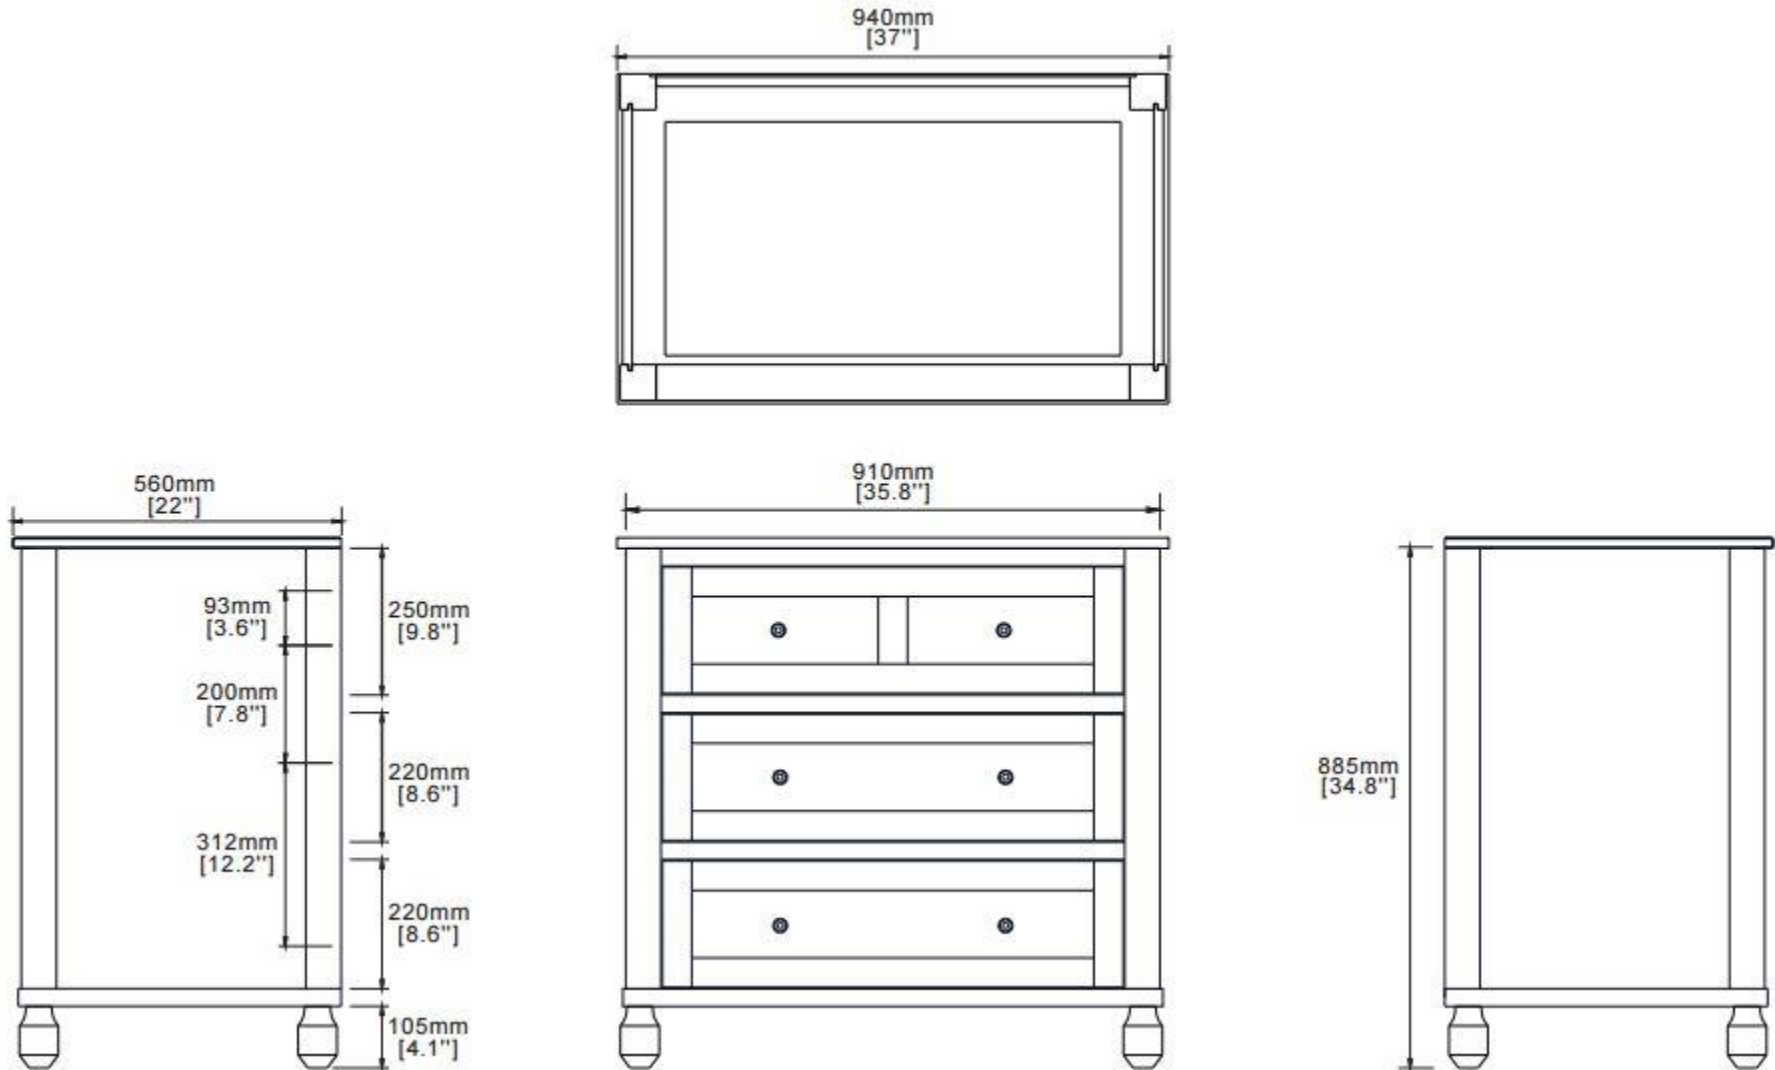

Wooden Legs

# HAM-V-36

## Hampton Floor Mount 36" Single Sink Vanity

## Metal Legs