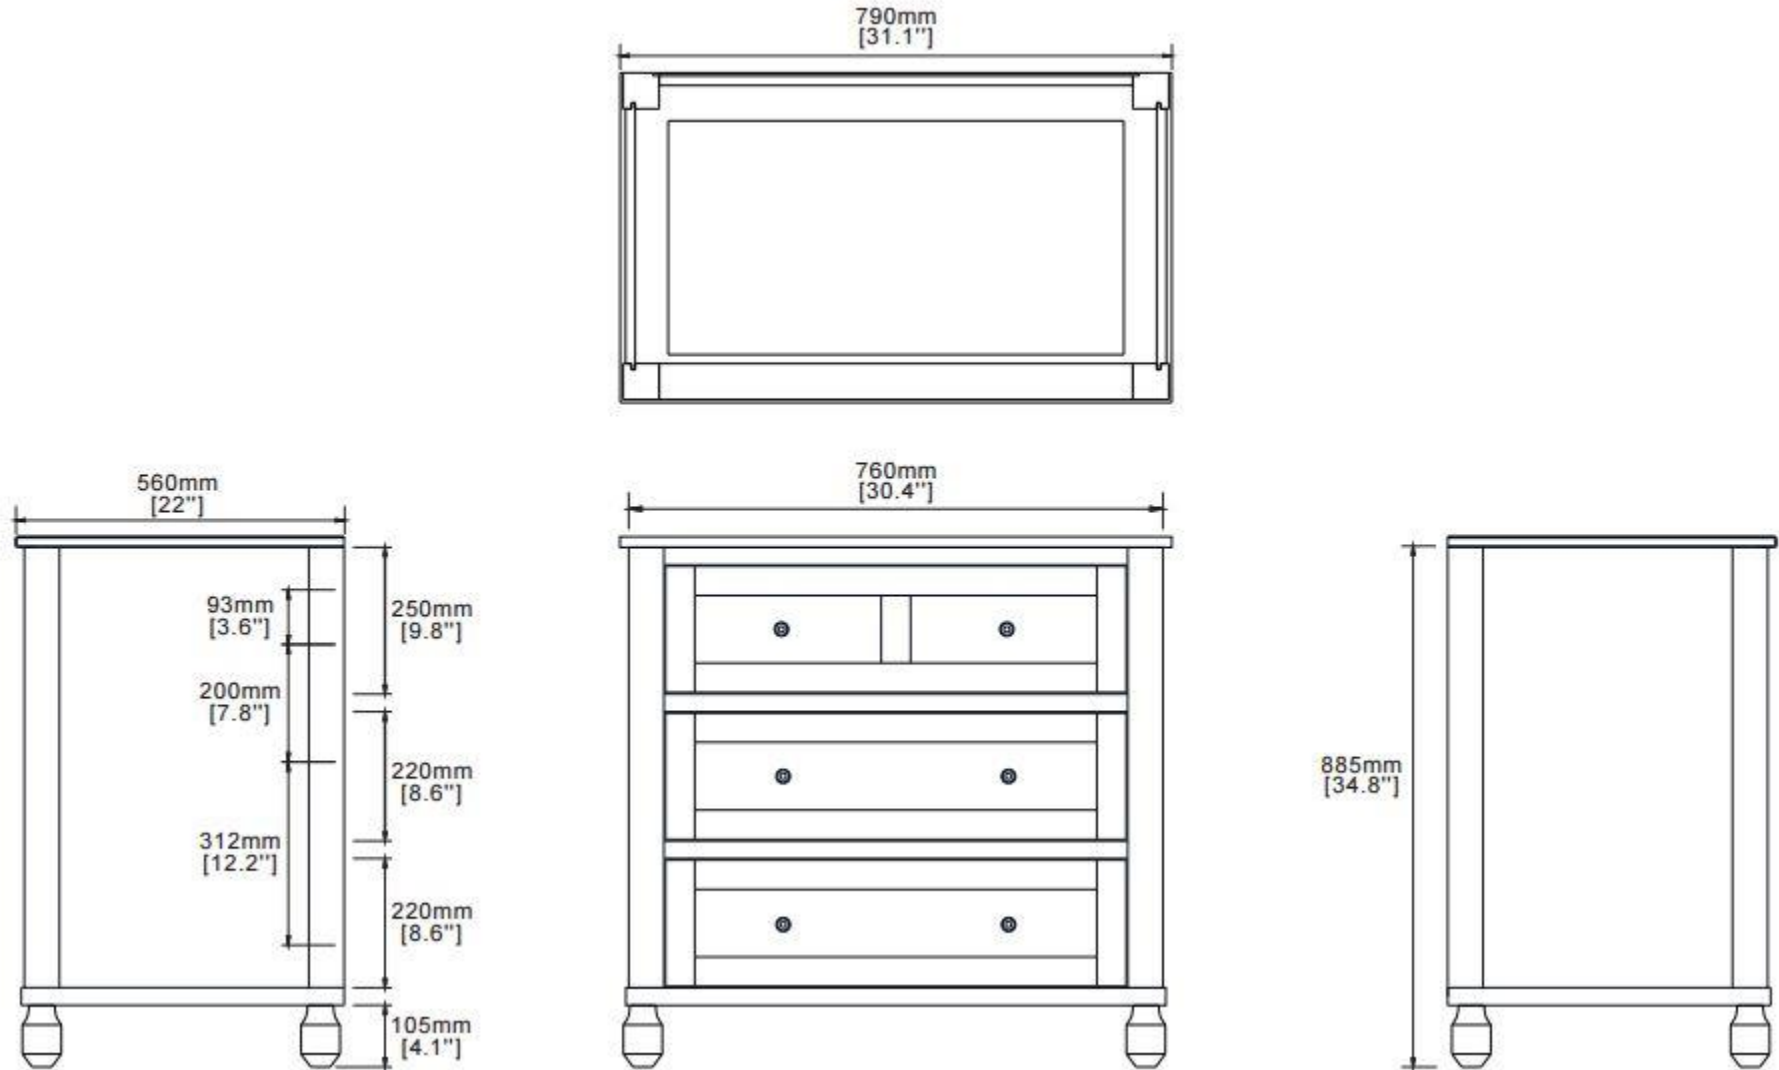

Wooden Legs

HAM-V-30

Hampton Floor Mount 30" Single Sink Vanity

Metal Legs