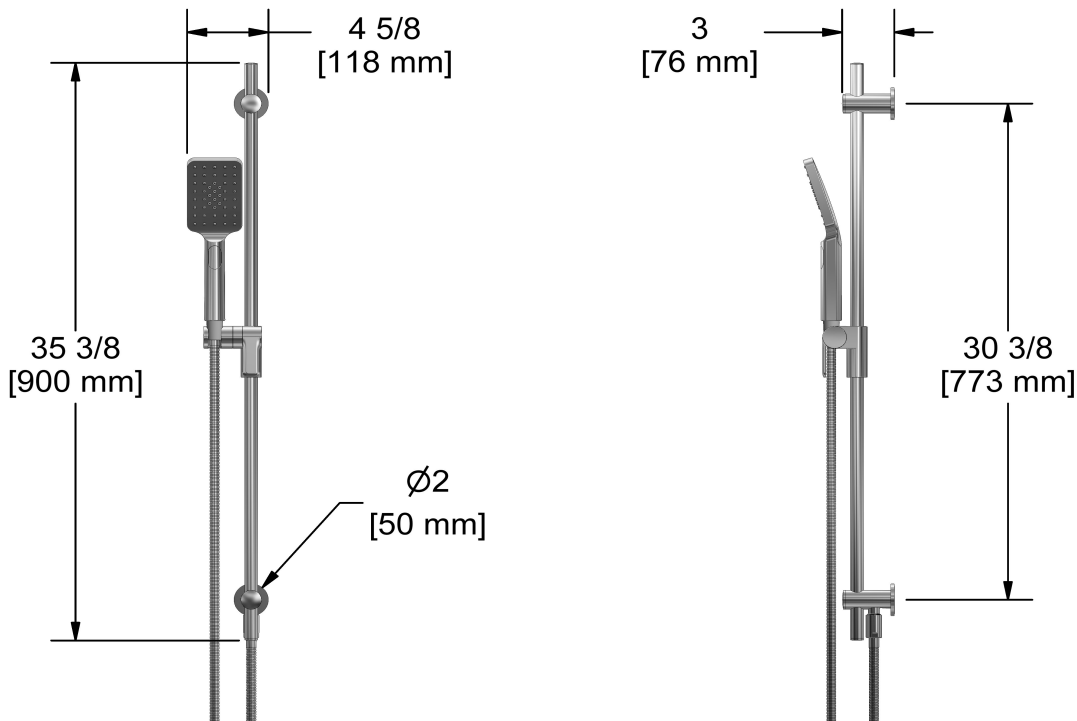

Certifications

- CSA B125.1
- ASME A112.18.1
- CMR248 Approval

Sizes, models and finishes may differ from those presented.

Warranty

This **Riobel Inc.** product you have purchased carries a Limited Lifetime Warranty on the chrome, PVD finish, blacks and all working parts and is guaranteed from the initial purchase date against all manufacturing defects. All other finishes, including plastic components, are guaranteed for one year. All electric and/or electronic parts are covered by a 5-year limited warranty.

Customer Service

Ontario, West Canada : 888-287-5354 Quebec, Maritimes, United States : 866-473-8442