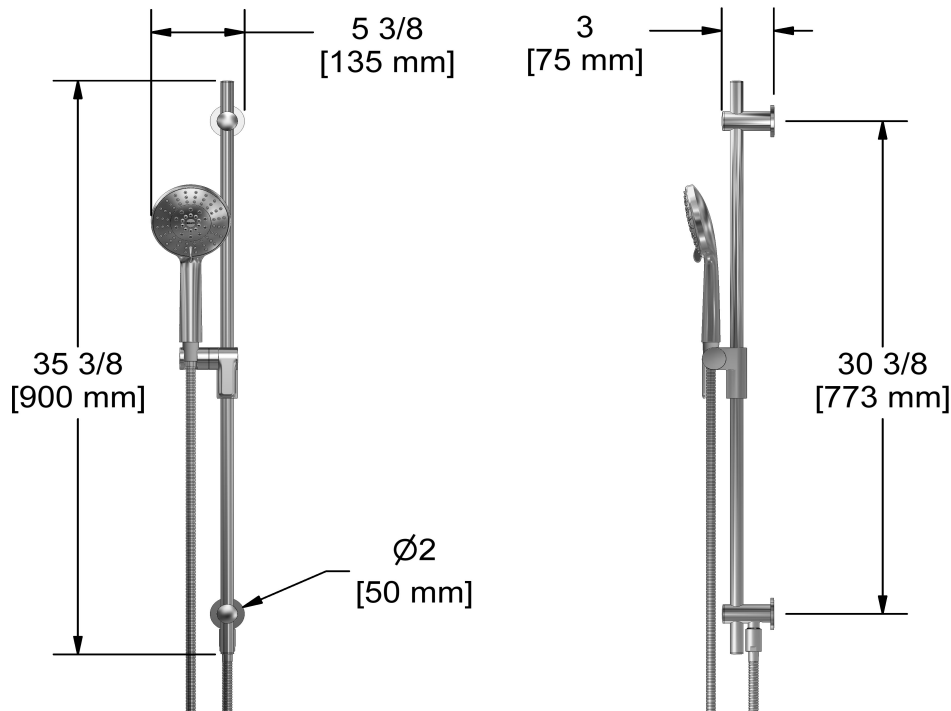

Certifications

- CSA B125.1
- ASME A112.18.1
- CMR248 Approval

Sizes, models and finishes may differ from those presented.

Warranty

This **Riobel Inc.** product you have purchased carries a Limited Lifetime Warranty on the chrome, PVD finish, blacks and all working parts and is guaranteed from the initial purchase date against all manufacturing defects. All other finishes, including plastic components, are guaranteed for one year. All electric and/or electronic parts are covered by a 5-year limited warranty.

Customer Service

Ontario, West Canada : 888-287-5354 Quebec, Maritimes, United States : 866-473-8442