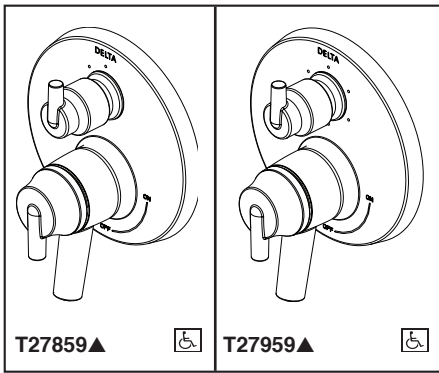

WARRANTY

- Lifetime limited warranty on parts (other than electronic parts and batteries) and finishes: or, for commercial users, for 5 years from date of purchase.
- 5 year limited warranty on electronic parts (other than batteries); or, for commercial users, for 1 year from the date of purchase. No warranty is provided on batteries.

COMPLIES WITH:

- ASME A112.18.1 / CSA B125.1
- ☑ Indicates compliance to ICC/ANSI A117.1

Maximum Flow Rate Guide

Rough	Cartridge	Outlet	40 psi	60 psi	80 psi
R22000	17S	Shower	4.7 gpm	5.8 gpm	6.7 gpm
R22000-WS	17S	Shower	4.4 gpm	5.4 gpm	6.3 gpm

Based on 6 Setting Diverter

Submitted Model No.: _____

Specific Features: _____