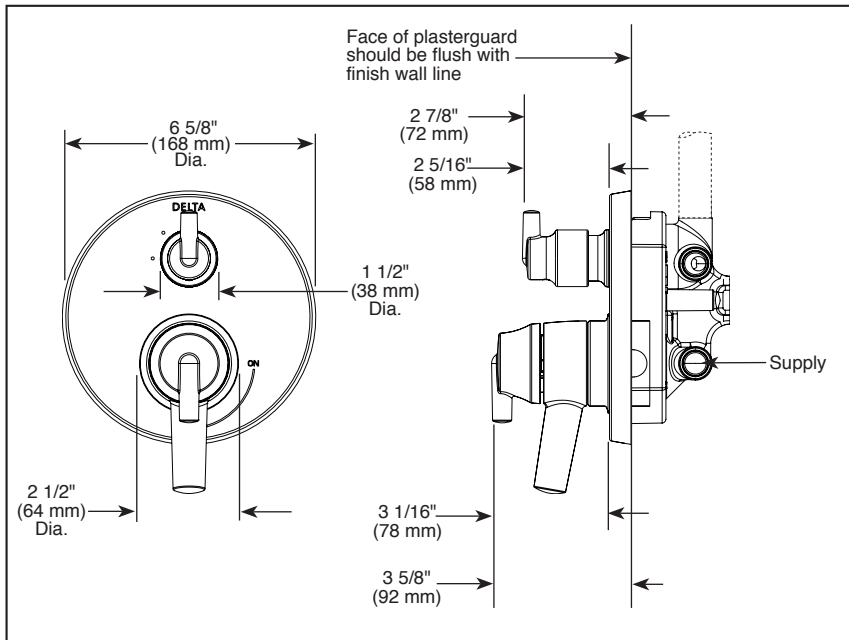

see what Delta can do^{SM}

INTEGRATED SHOWER DIVERTER TRIM

- Contemporary Valve Trim with Three Function Diverter (T27859)
- Contemporary Valve Trim with Six Function Diverter (T27959)
- Three Lever Handles

FEATURES:

- Monitor® 17 Series pressure balanced dual function bath mixing valve trim
- Three or six function diverter

STANDARD SPECIFICATIONS:

- Main control utilizes dual-function pressure balanced cartridge
- Maintains a balanced pressure of hot and cold water even when a valve is turned on or off elsewhere in the system
- For use with MultiChoice® Universal rough valve body (R22000 Series)
- Top handle controls diverter functions
- Bottom handle controls on/off and adjusts volume; dial controls temperature
- Field adjustable to limit handle rotation into hot water zone
- Bottom handle 90° Maximum rotation
- Red/Blue indicator markings
- Three function diverter for 2 individual positions, 1 shared position
- For two individual functions, no shared functions, order additional RP71717
- Six function diverter for 3 individual positions, 3 shared positions
- For three individual functions, no shared functions, order additional RP71718
- Cartridges included
- Standard installation allows up to 1 1/8" finished wall thickness
- Thick wall installation kit (RP90543▲) can be ordered to allow for up to 2 1/8" finished wall thickness

WARRANTY

- Lifetime limited warranty on parts (other than electronic parts and batteries) and finishes: or, for commercial users, for 5 years from date of purchase.
- 5 year limited warranty on electronic parts (other than batteries); or, for commercial users, for 1 year from the date of purchase. No warranty is provided on batteries.

COMPLIES WITH:

- ASME A112.18.1 / CSA B125.1
- ☑ Indicates compliance to ICC/ANSI A117.1